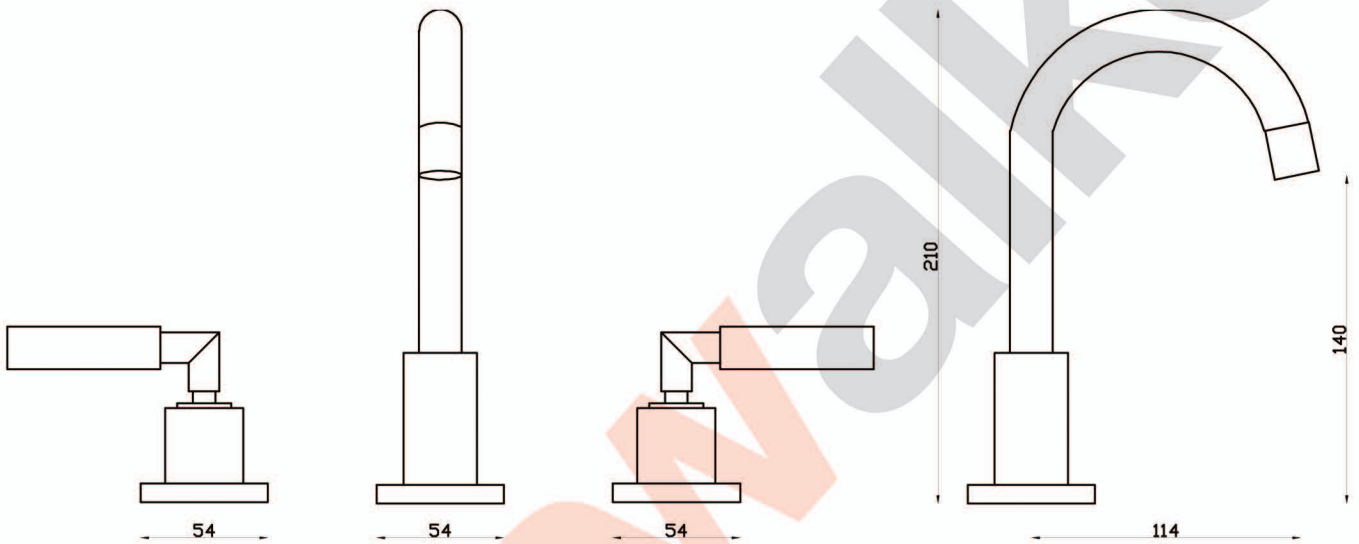

# ICON + A67.00.LH Basin Set

astrawalker™