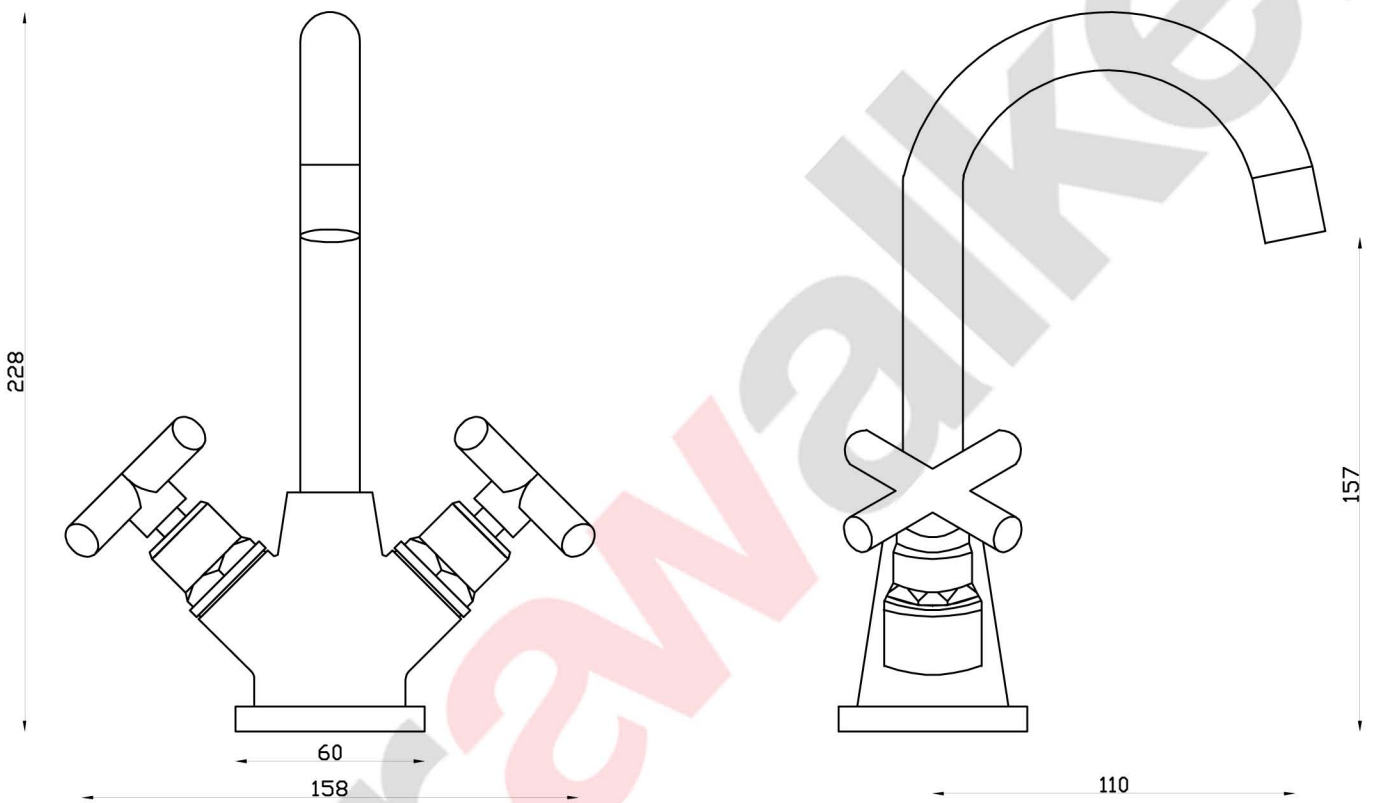

# ICON+

A67.04.V2 Basin Mixer

aw™

**astrawalker™**

Uncompromising quality. Conceived, designed and made in Australia.

**ARCHITECTURAL BATHWARE**