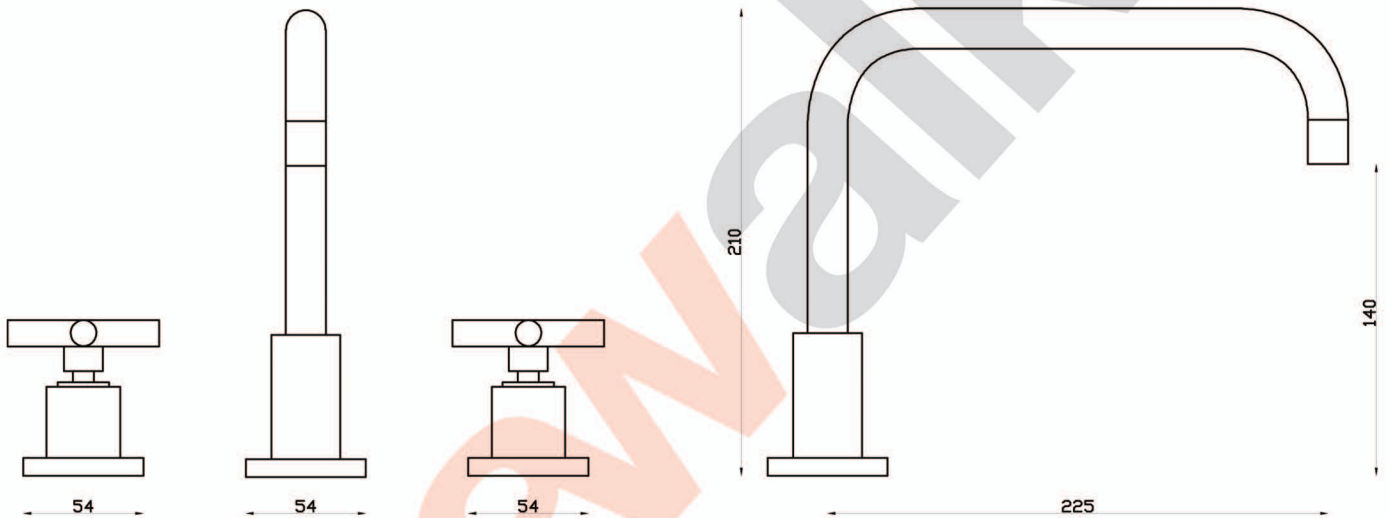

# ICON +

A67.07.V2 Hob Set

aw™

astrawalker™

astrawalker™

Uncompromising quality. Conceived, designed and made in Australia.

ARCHITECTURAL BATHWARE