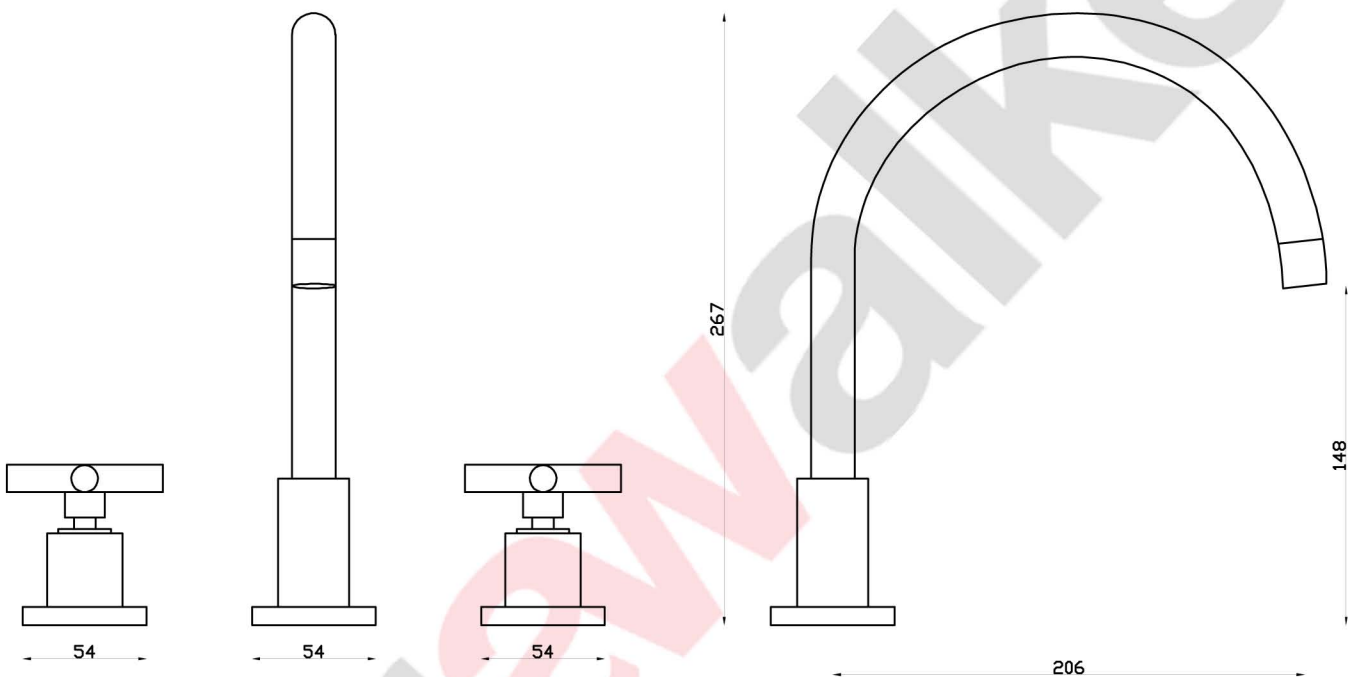

ICON+

A67.07.V9 Hob/Spa Kitchen Set

aw™

astrawalker™

Uncompromising quality. Conceived, designed and made in Australia.

ARCHITECTURAL BATHWARE