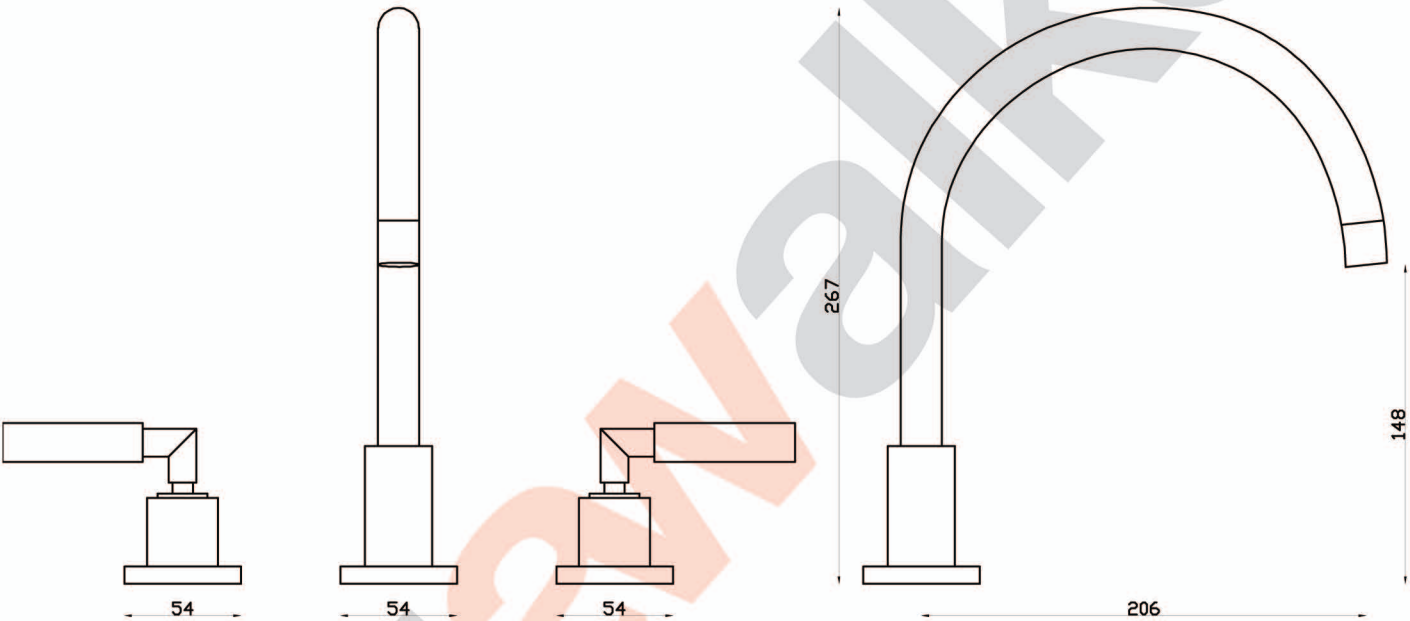

ICON +

A67.07.V9.LH Hob Set

astrawalker™

astrawalker™

Uncompromising quality. Conceived, designed and made in Australia.

ARCHITECTURAL BATHWARE