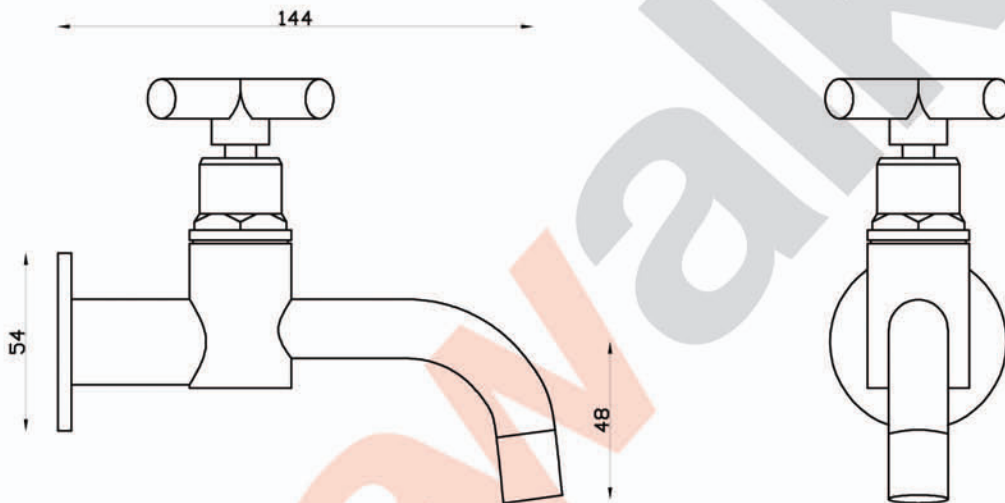

# ICON+

A67.15 Bib Tap Set

aw™

astrawalker™

astrawalker™

Uncompromising quality. Conceived, designed and made in Australia.

ARCHITECTURAL BATHWARE