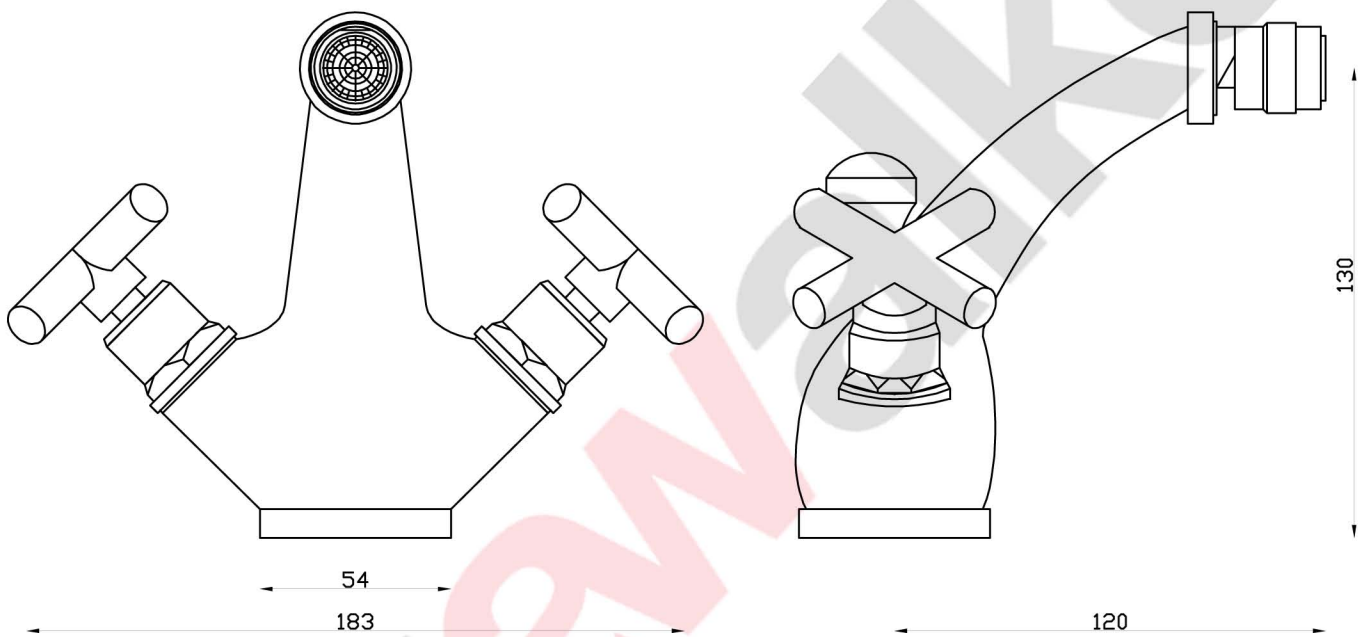

ICON+

A67.37 Bidet Mixer

aw™

astrawalker™

Uncompromising quality. Conceived, designed and made in Australia.

ARCHITECTURAL BATHWARE