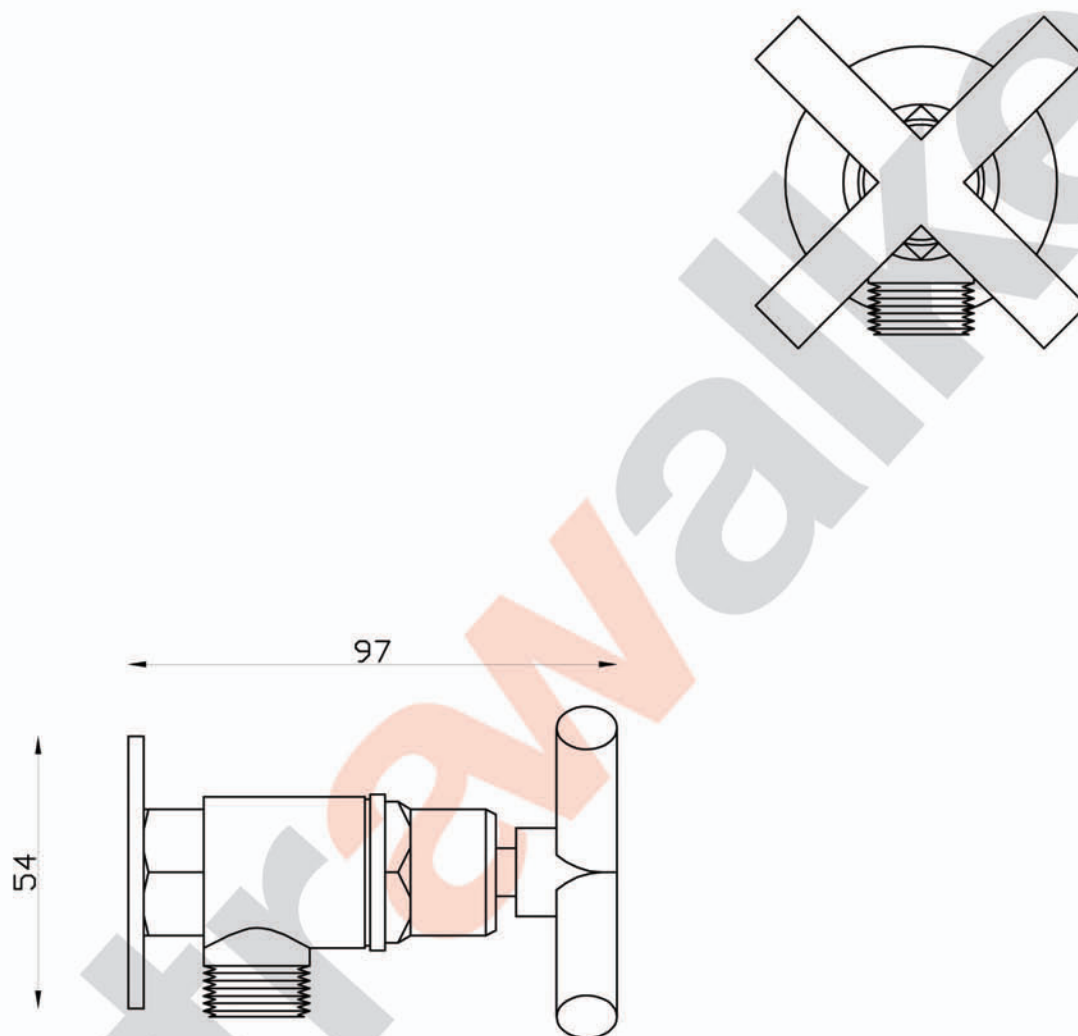

ICON+

A67.45 Cistern Tap

aw™

astrawalker™

Uncompromising quality. Conceived, designed and made in Australia.

ARCHITECTURAL BATHWARE