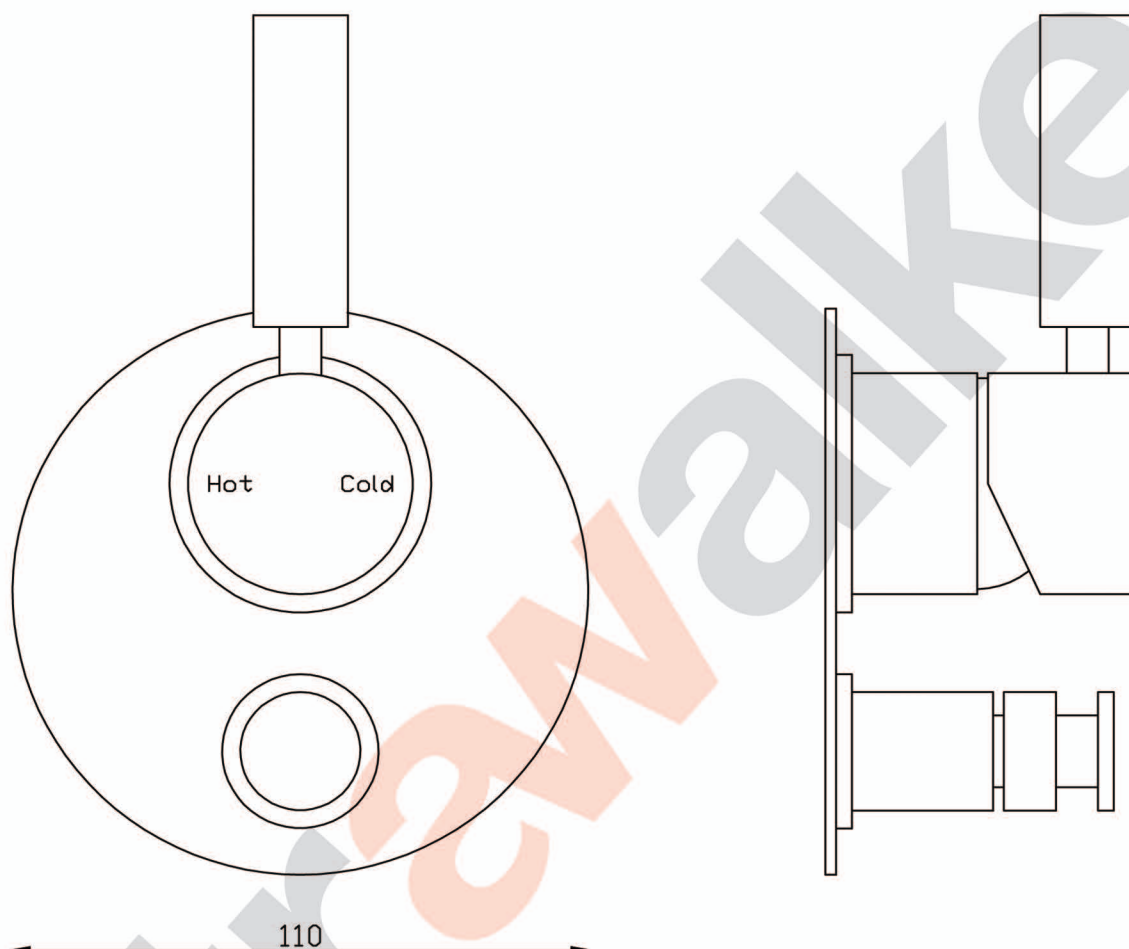

# ICON +

A67.48.V4.LH Mixer & Divertor

aw™

**astrawalker™**

Uncompromising quality. Conceived, designed and made in Australia.

**ARCHITECTURAL BATHWARE**