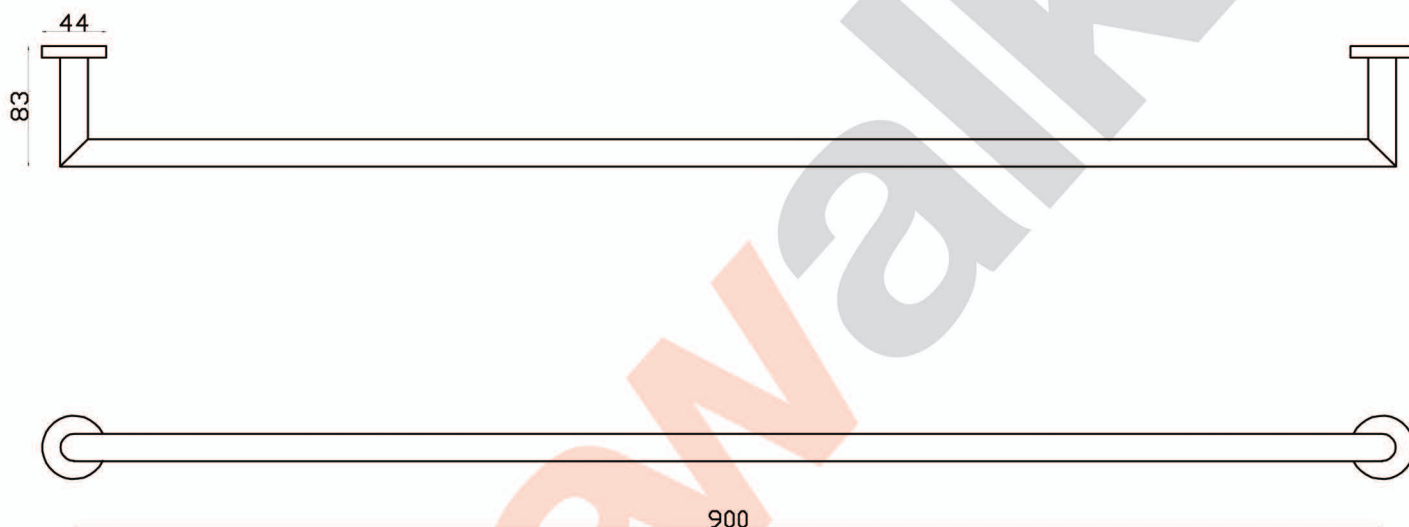

ICON + LEVER

A68.55.9 Single Towel Rail 900mm

aw™

astrawalker™

Uncompromising quality. Conceived, designed and made in Australia.

ARCHITECTURAL BATHWARE