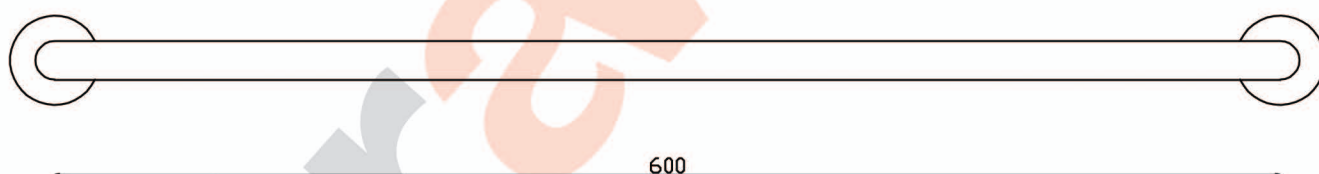

# ICON + LEVER

A68.57.6 Double Towel Rail

aw™

astrawalker™

Uncompromising quality. Conceived, designed and made in Australia.

ARCHITECTURAL BATHWARE