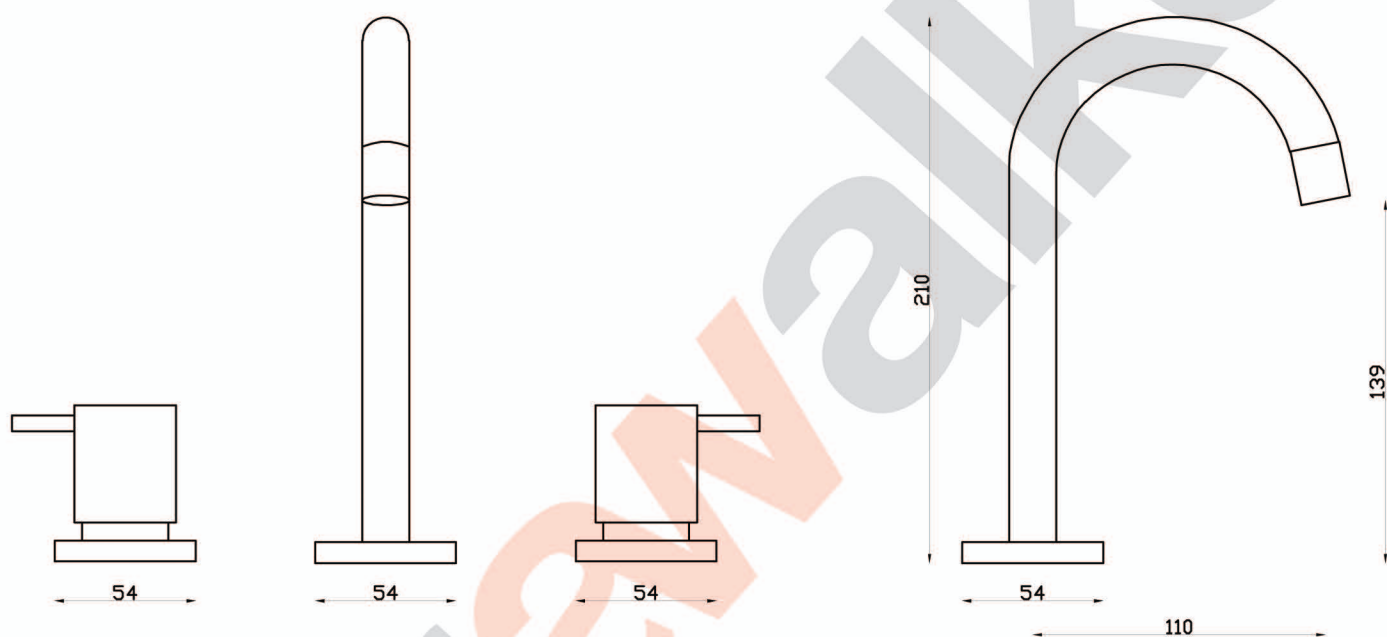

ICON

A69.00 Basin Set

aw™

astrawalker™

astrawalker™

Uncompromising quality. Conceived, designed and made in Australia.

ARCHITECTURAL BATHWARE