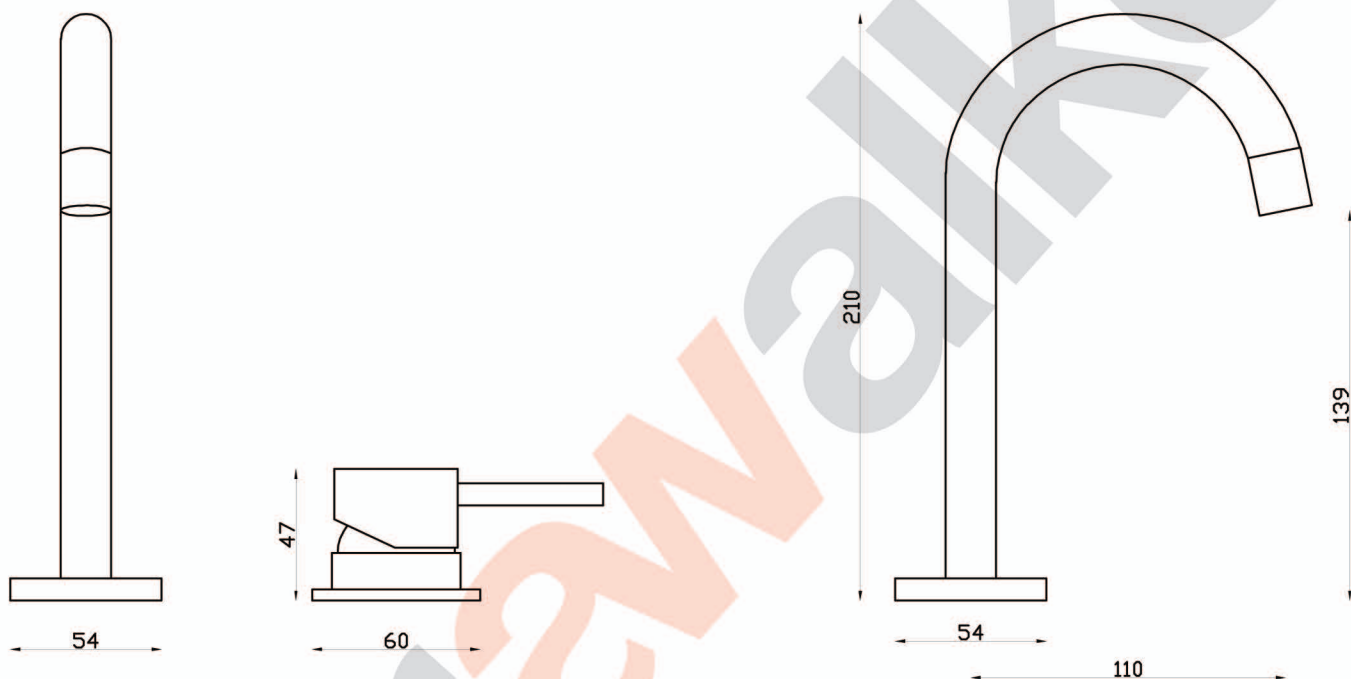

# ICON

A69.00.V6 Basin Set

aw™

astrawalker™

astrawalker™

Uncompromising quality. Conceived, designed and made in Australia.

ARCHITECTURAL BATHWARE