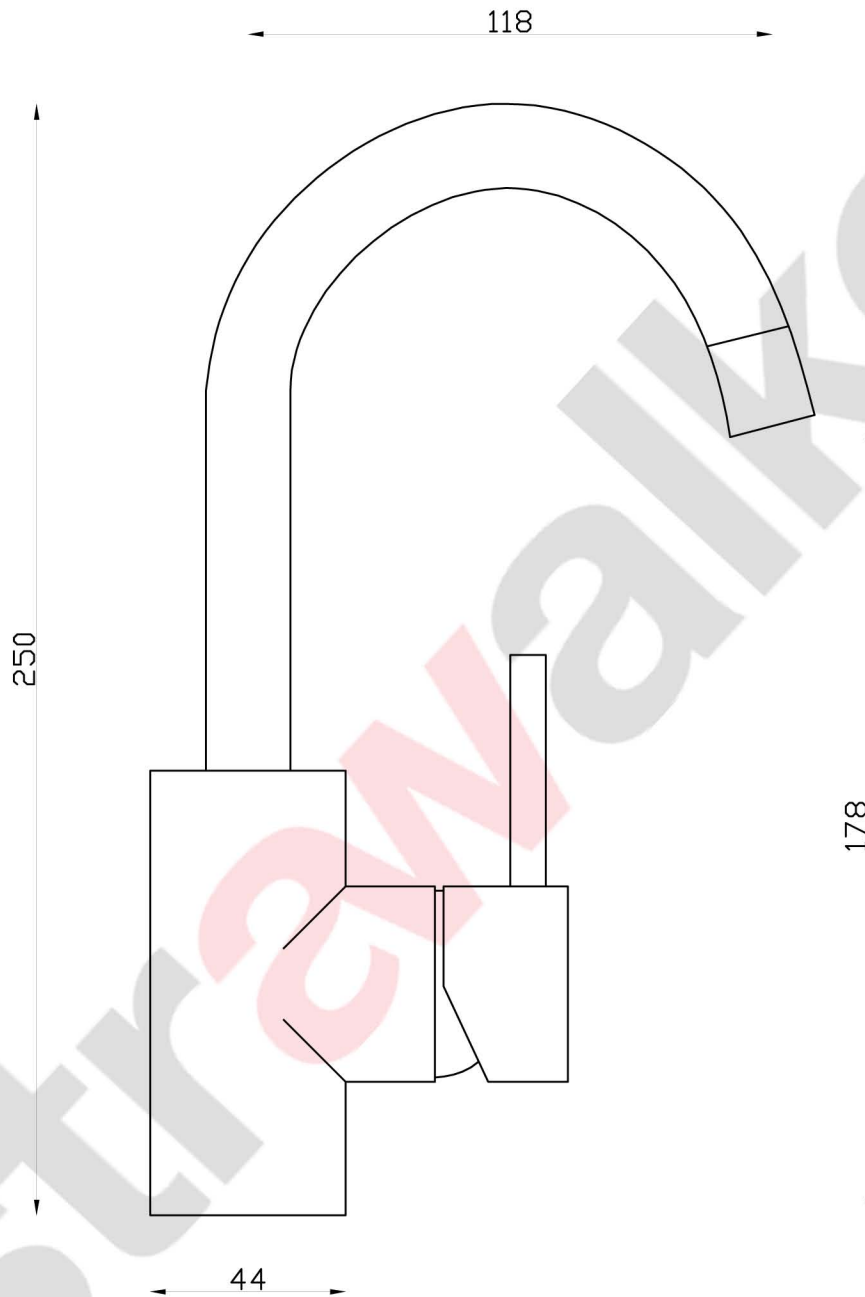

ICON

A69.03 Basin Mixer

aw™

astrawalker™

Uncompromising quality. Conceived, designed and made in Australia.

ARCHITECTURAL BATHWARE