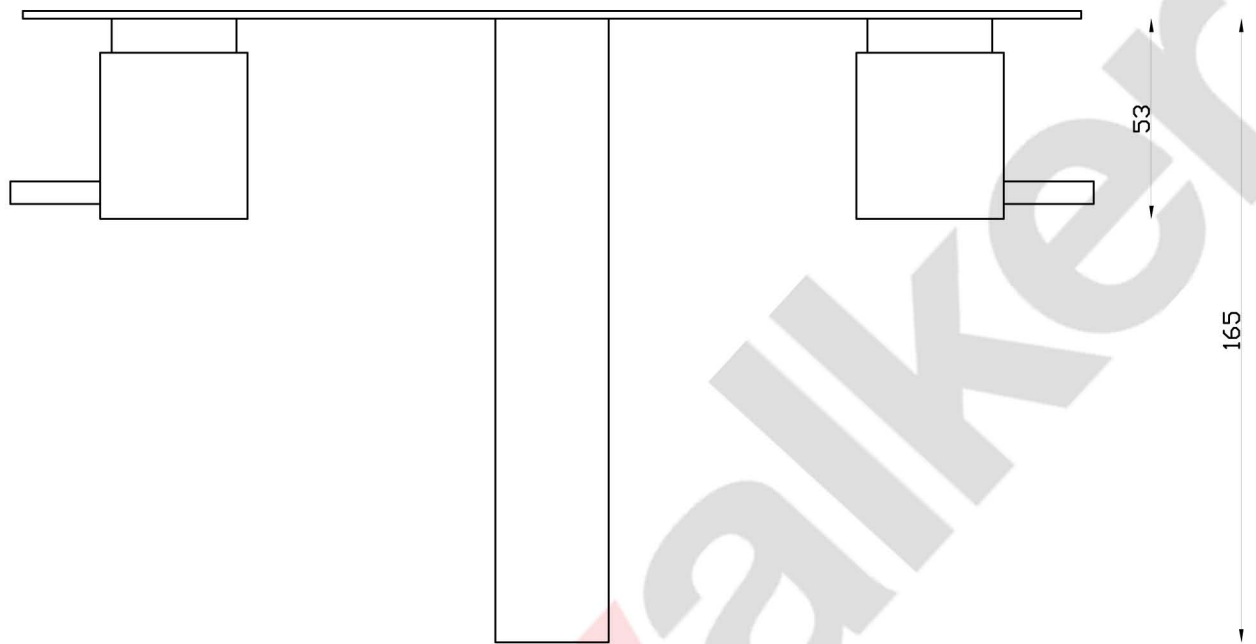

ICON

A69.05.BP.V2 Wall Set

aw™

40 100 100 40

astrawalker™

Uncompromising quality. Conceived, designed and made in Australia.

ARCHITECTURAL BATHWARE