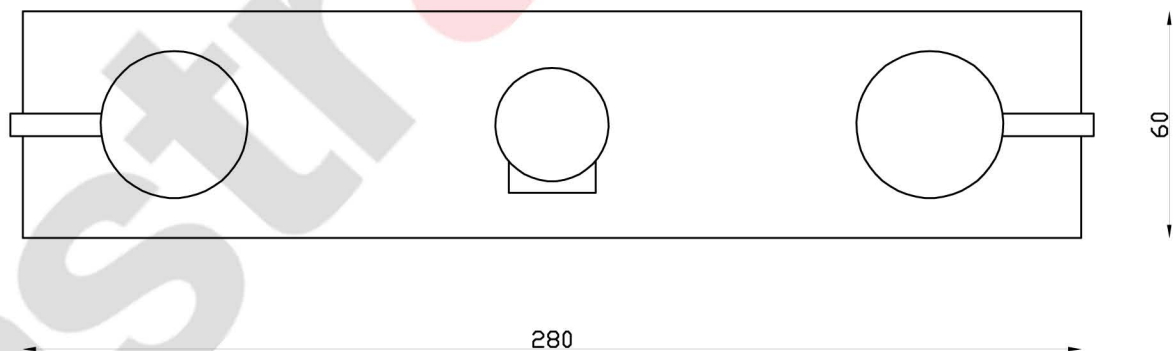

ICON

A69.05.BP.V2 Wall Set

aw™

40 100 100 40

astrawalker™

Uncompromising quality. Conceived, designed and made in Australia.

ARCHITECTURAL BATHWARE