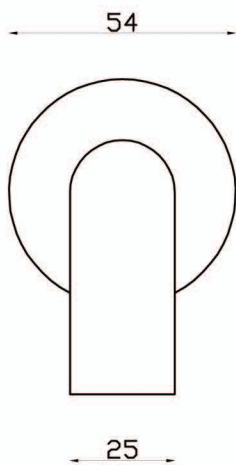

# ICON

A69.05S Bath Spout

aw™

astrawalker™

astrawalker™

Uncompromising quality. Conceived, designed and made in Australia.

ARCHITECTURAL BATHWARE