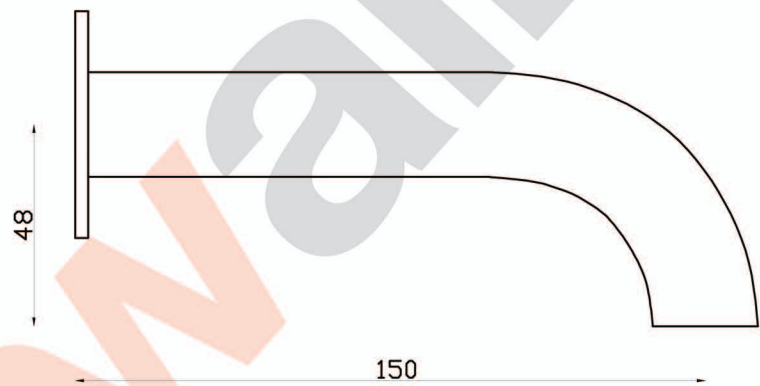

# ICON

A69.05S Bath Spout

aw™

astrawalker™

astrawalker™

Uncompromising quality. Conceived, designed and made in Australia.

ARCHITECTURAL BATHWARE