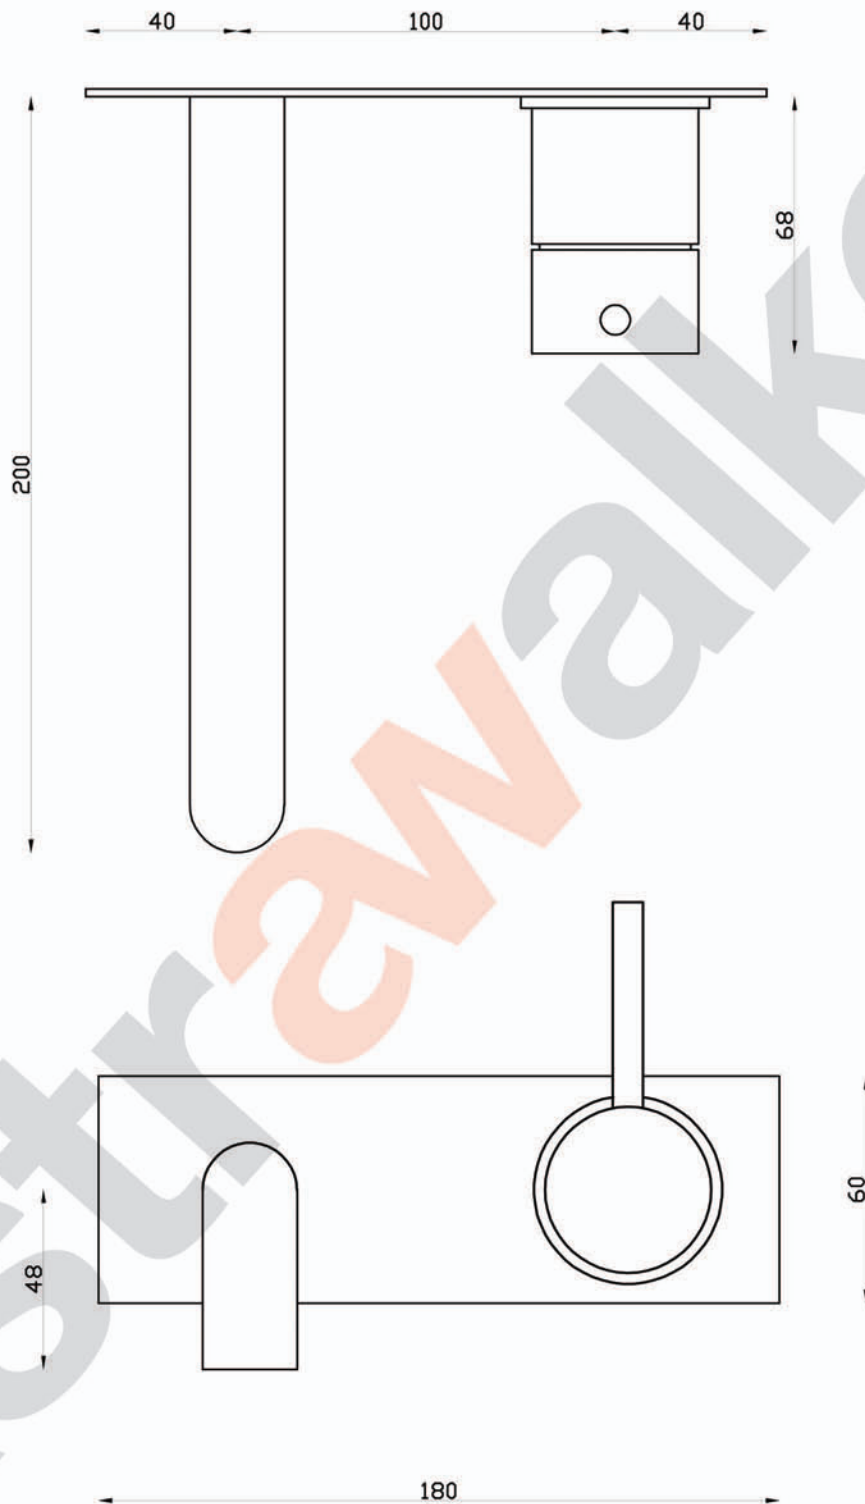

# ICON

A69.06.48.BP Wall Set

aw™

astrawalker™

Uncompromising quality. Conceived, designed and made in Australia.

ARCHITECTURAL BATHWARE