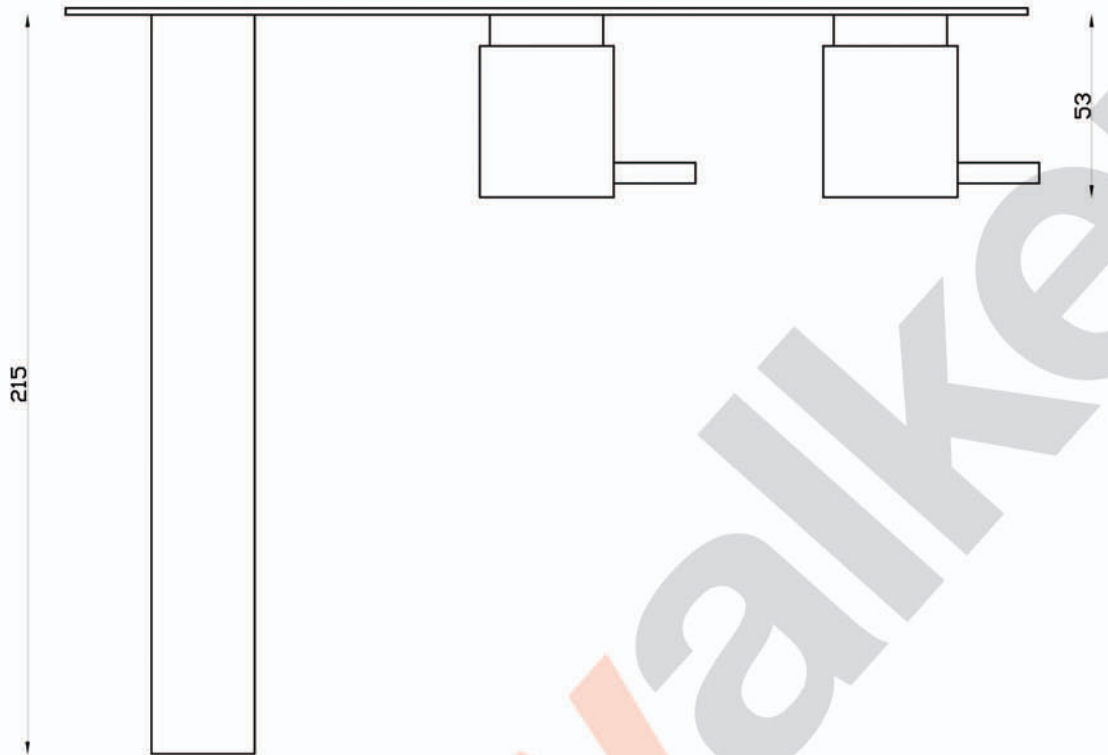

# ICON

A69.06.OBP.V2 Wall Set

aw™

280

60

astrawalker™

Uncompromising quality. Conceived, designed and made in Australia.

ARCHITECTURAL BATHWARE