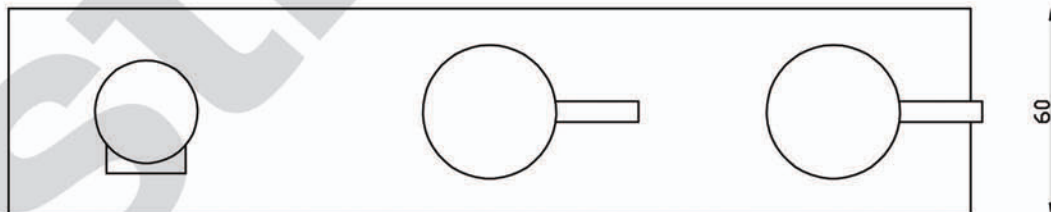

# ICON

A69.06.OBP.V2 Wall Set

aw™

280

60

astrawalker™

Uncompromising quality. Conceived, designed and made in Australia.

ARCHITECTURAL BATHWARE