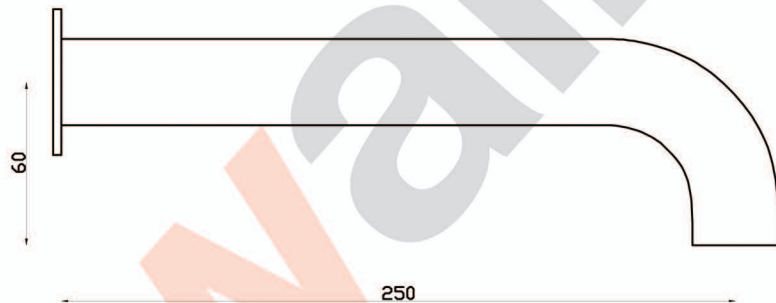

ICON

A69.06.V2.S.32 Wall Spout ONLY

32 x 250mm

aw™

astrawalker™

astrawalker™