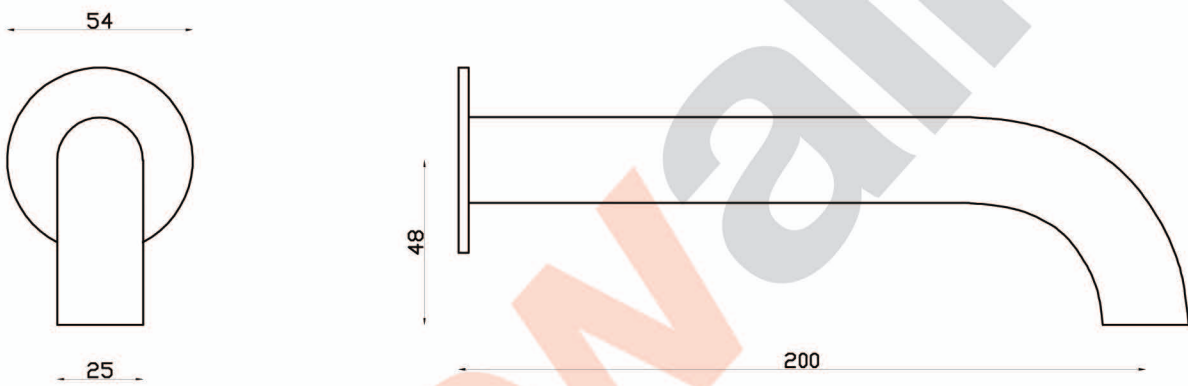

ICON

A69.06S Bath Spout

aw™

astrawalker™

astrawalker™