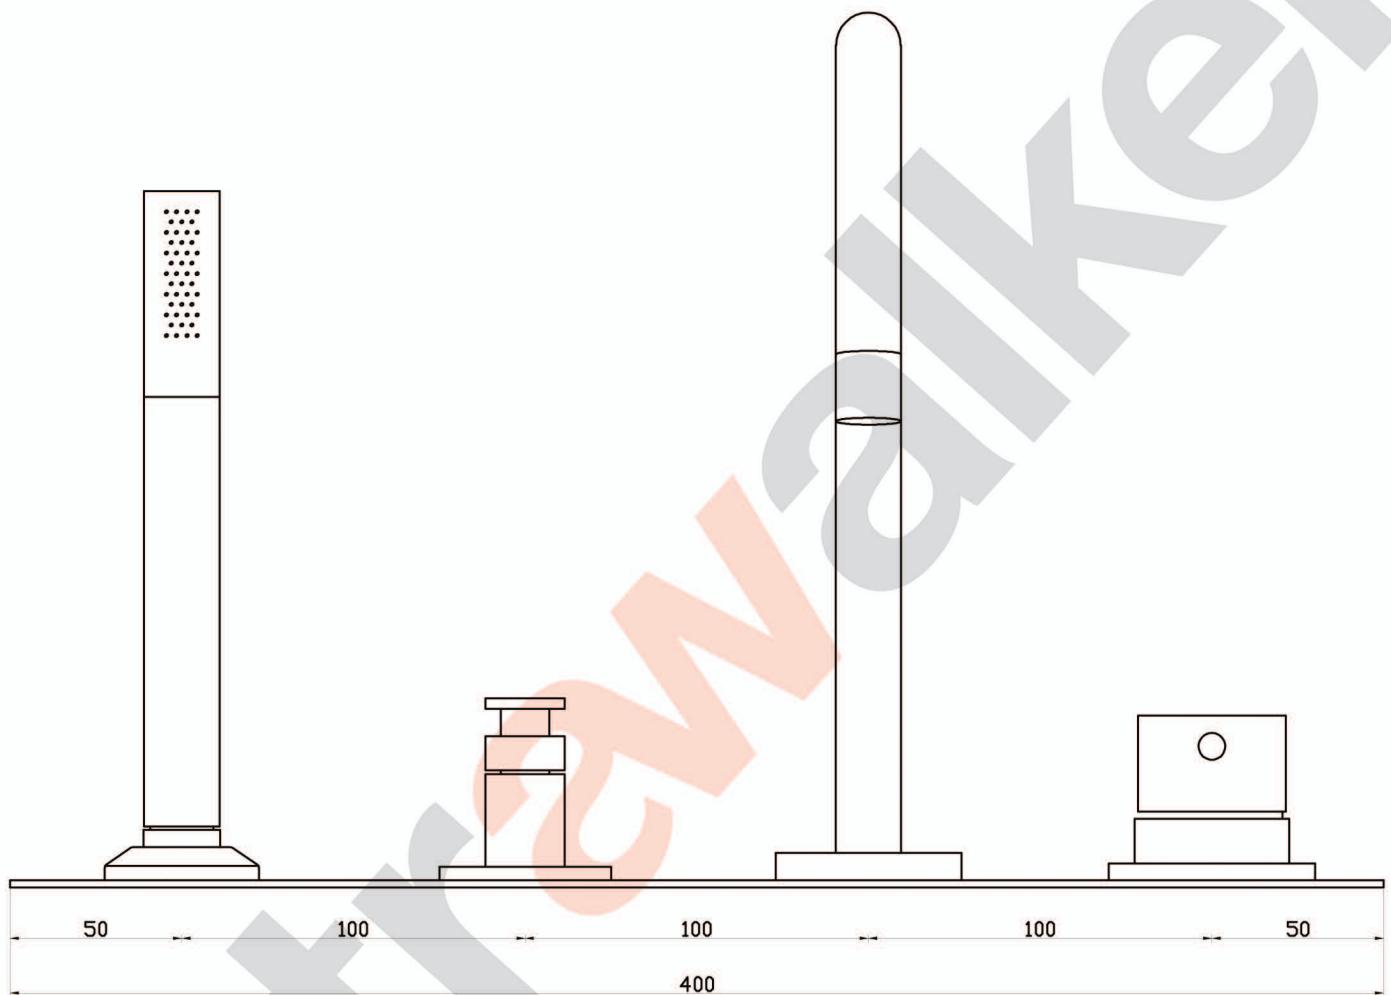

# ICON

A69.07.48.42.V4 Hob Set

aw™

astrawalker™

Uncompromising quality. Conceived, designed and made in Australia.

ARCHITECTURAL BATHWARE