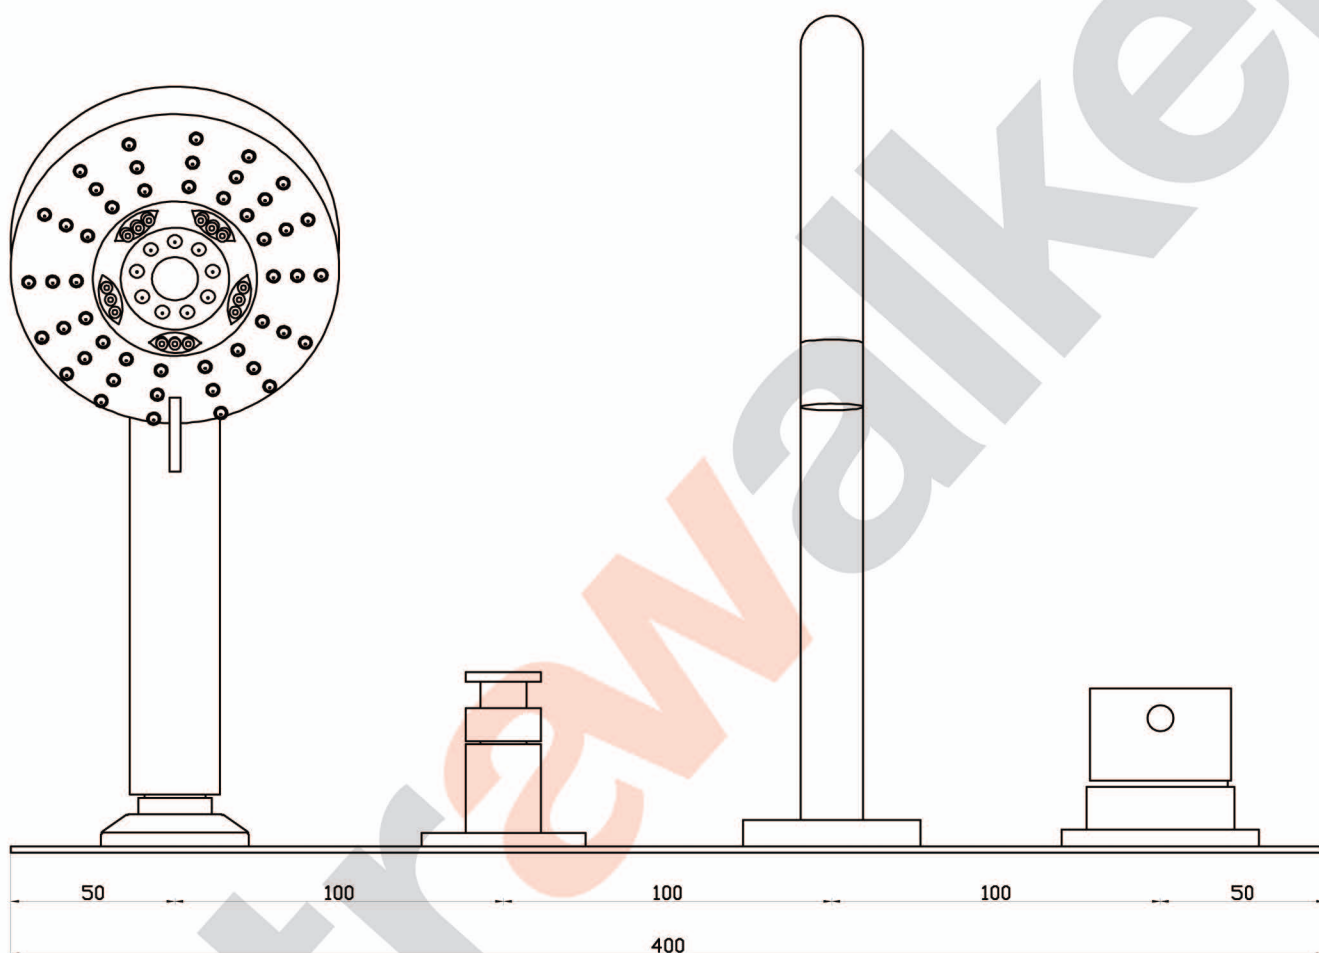

ICON

A69.07.48.42.V5 Hob Set

aw™

astrawalker™

Uncompromising quality. Conceived, designed and made in Australia.

ARCHITECTURAL BATHWARE