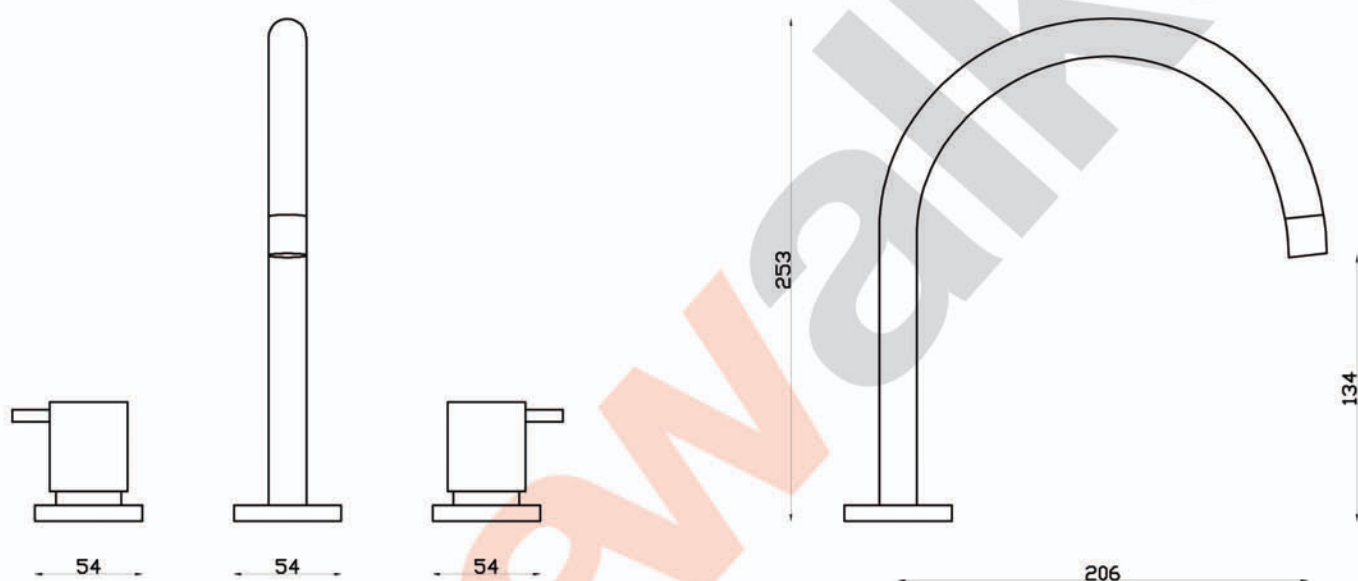

ICON

A69.07.V9 Spa/Kitchen Set

aw™

astrawalker™

astrawalker™

Uncompromising quality. Conceived, designed and made in Australia.

ARCHITECTURAL BATHWARE