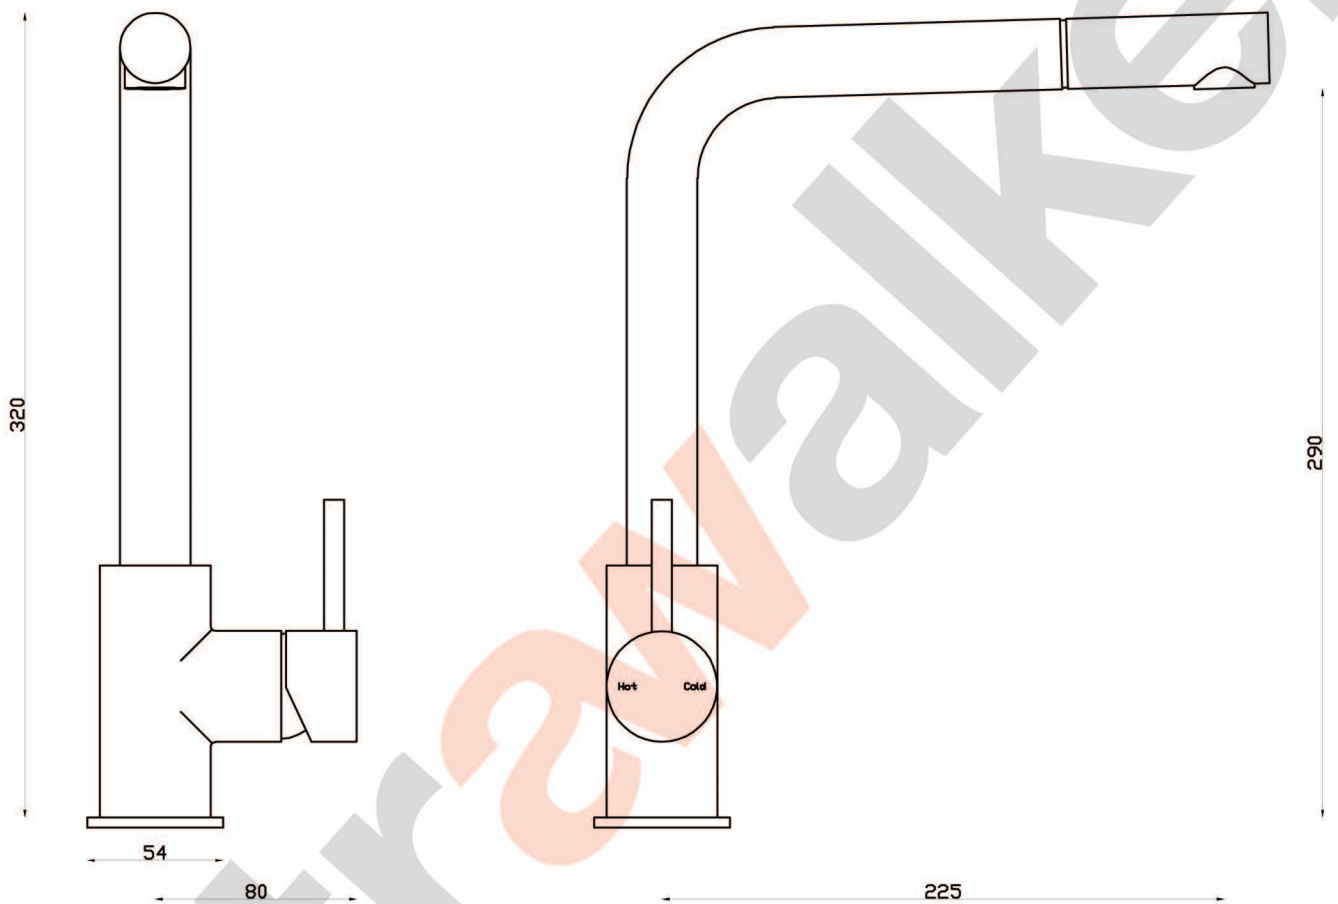

## A69.08.V9 Kitchen Mixer

aw™

astrawalker™

Uncompromising quality. Conceived, designed and made in Australia.

ARCHITECTURAL BATHWARE