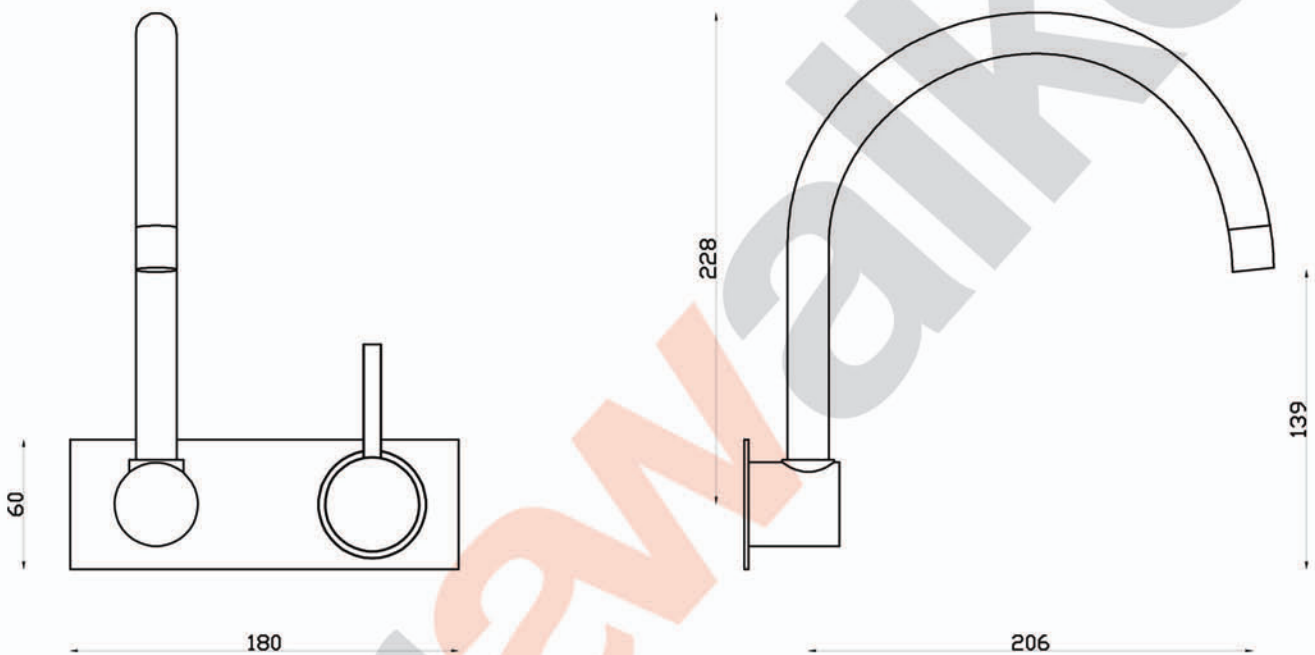

ICON

A69.28.48.BP Wall Set

aw™

astrawalker™

Uncompromising quality. Conceived, designed and made in Australia.

ARCHITECTURAL BATHWARE