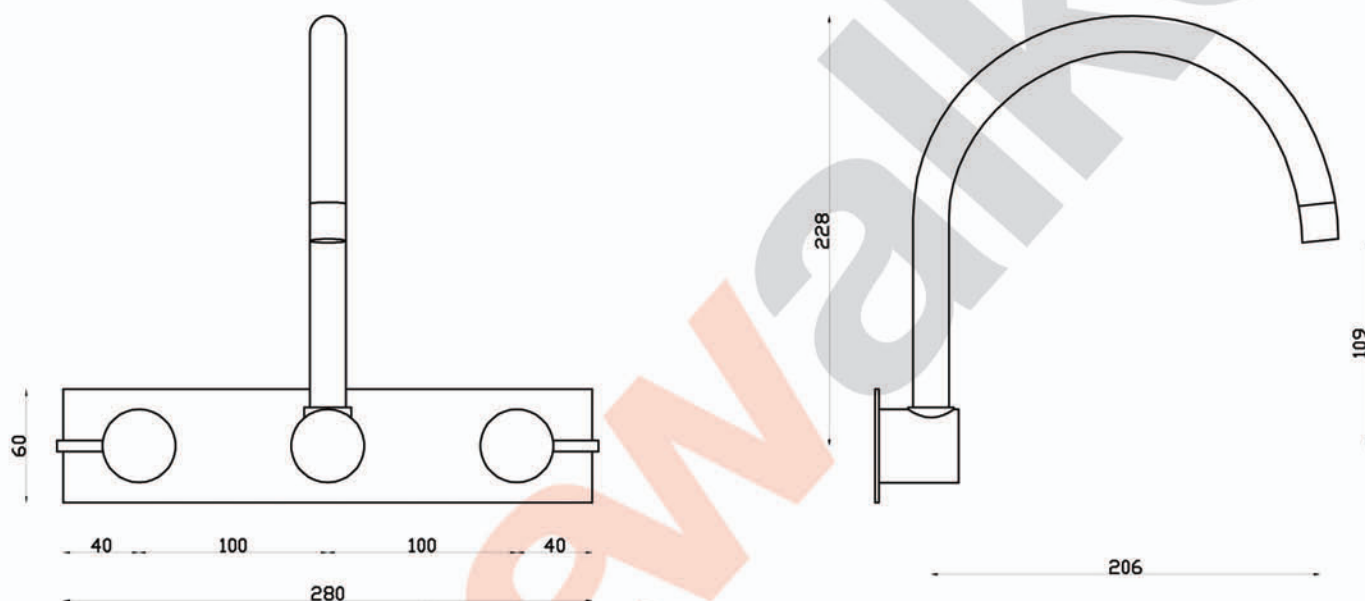

ICON

A69.28.BP Wall Set

aw™

astrawalker™

astrawalker™

Uncompromising quality. Conceived, designed and made in Australia.

ARCHITECTURAL BATHWARE