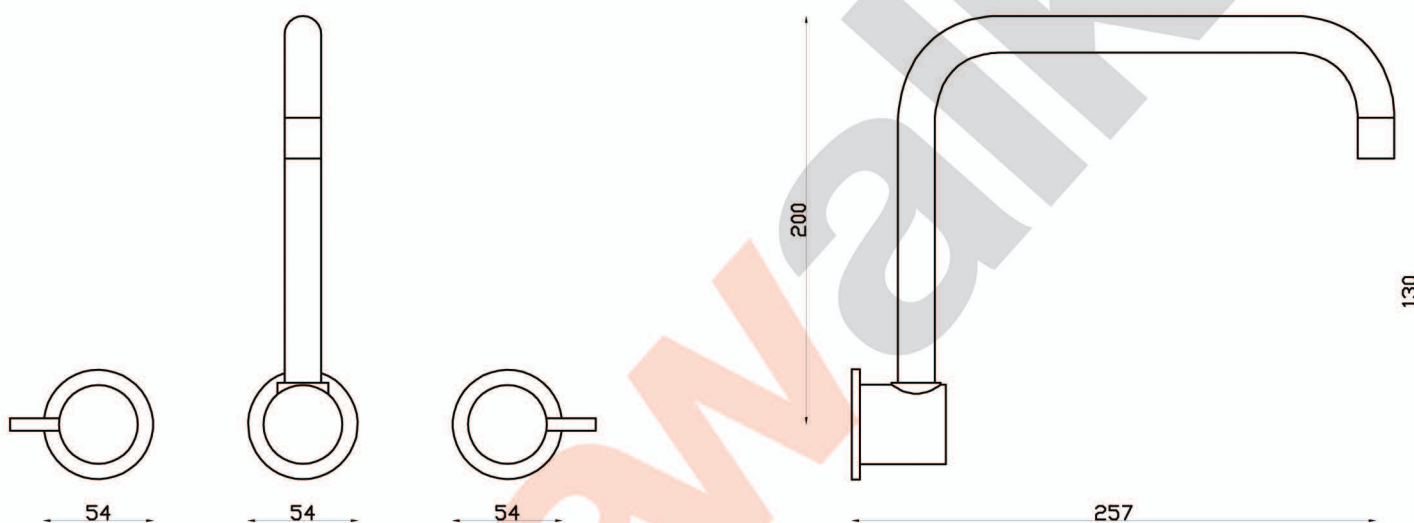

ICON

A69.28.V2 Wall Set

aw™

astrawalker™

astrawalker™

Uncompromising quality. Conceived, designed and made in Australia.

ARCHITECTURAL BATHWARE