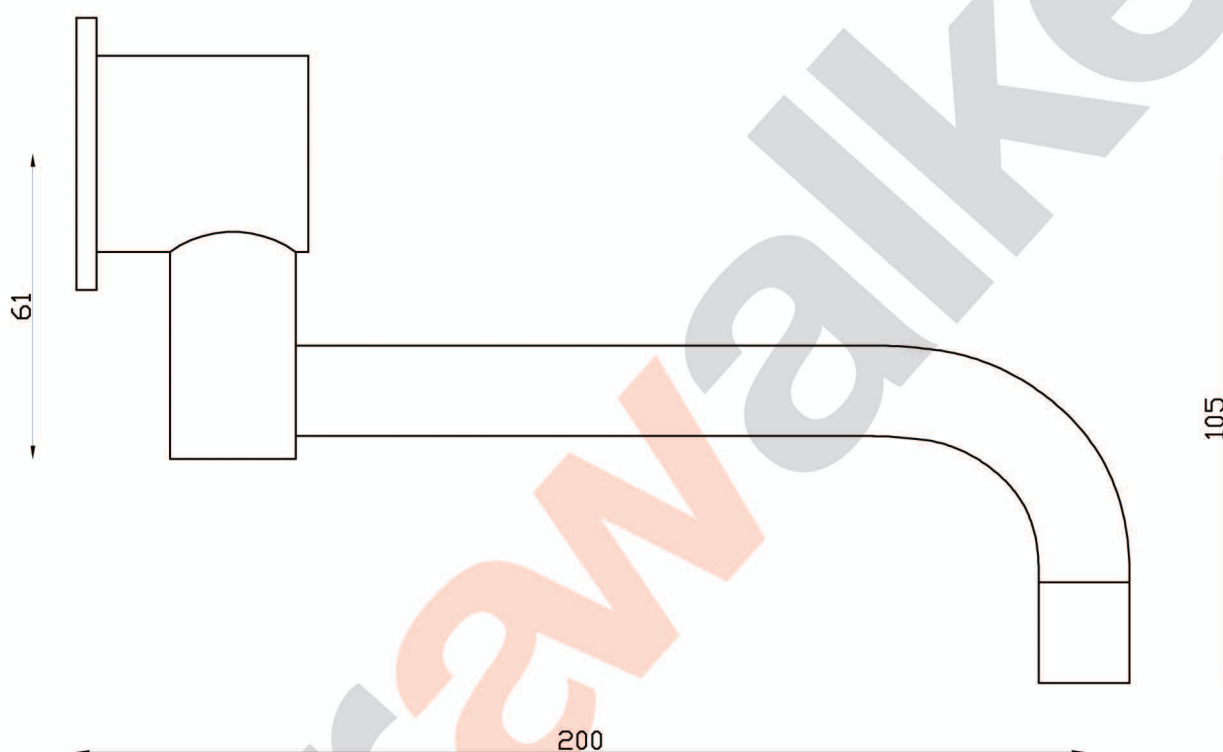

ICON

A69.29.200.S Swivel Under-Slung
Spout, 200mm Length

aw™

astrawalker™