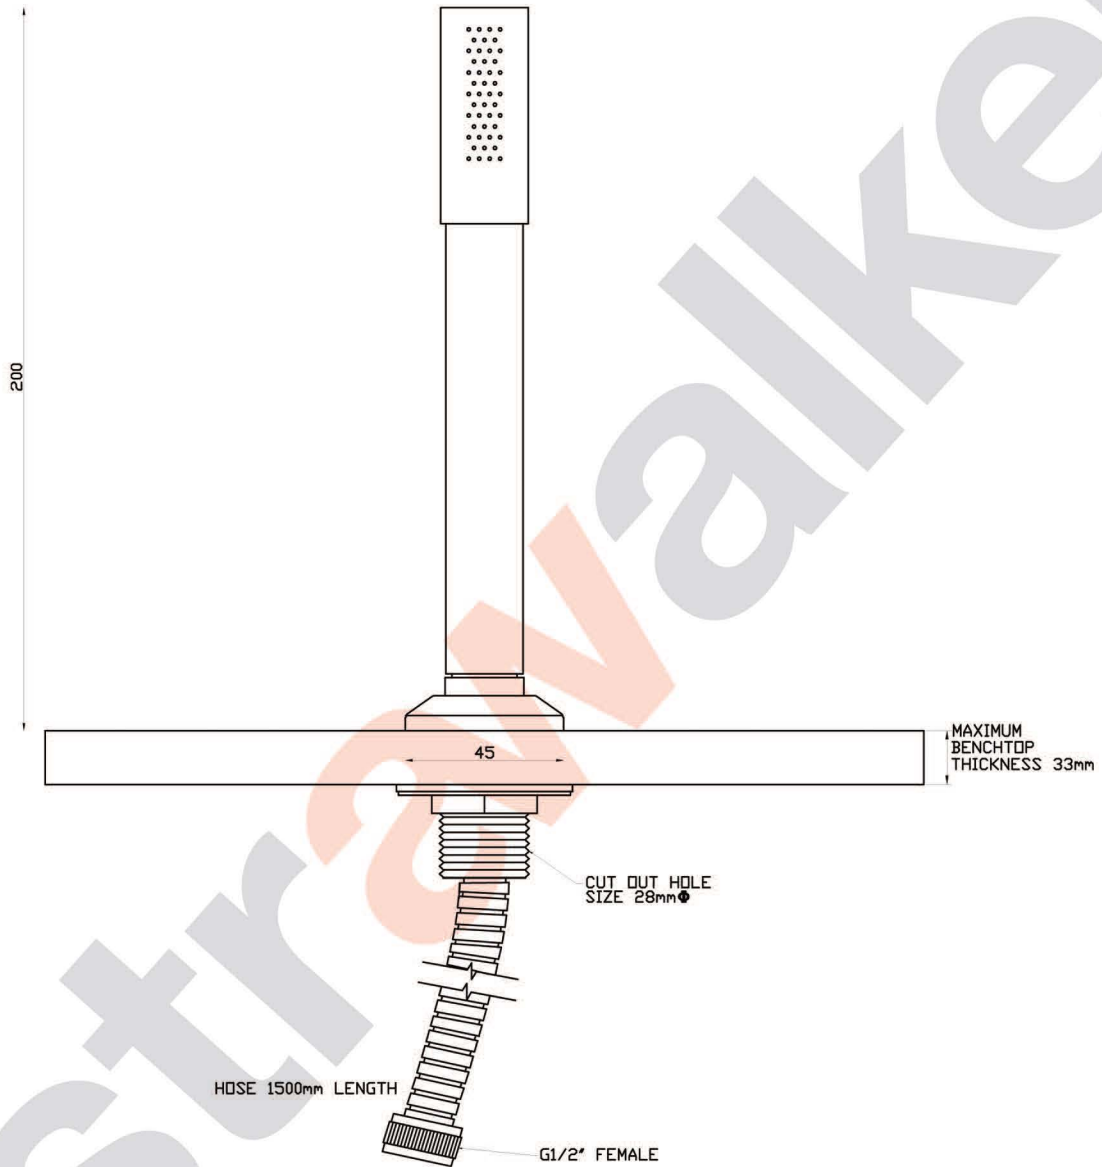

# ICON

A69.42.V2 Hand Shower Hob Mounted

aw™

astrawalker™

Uncompromising quality. Conceived, designed and made in Australia.

ARCHITECTURAL BATHWARE