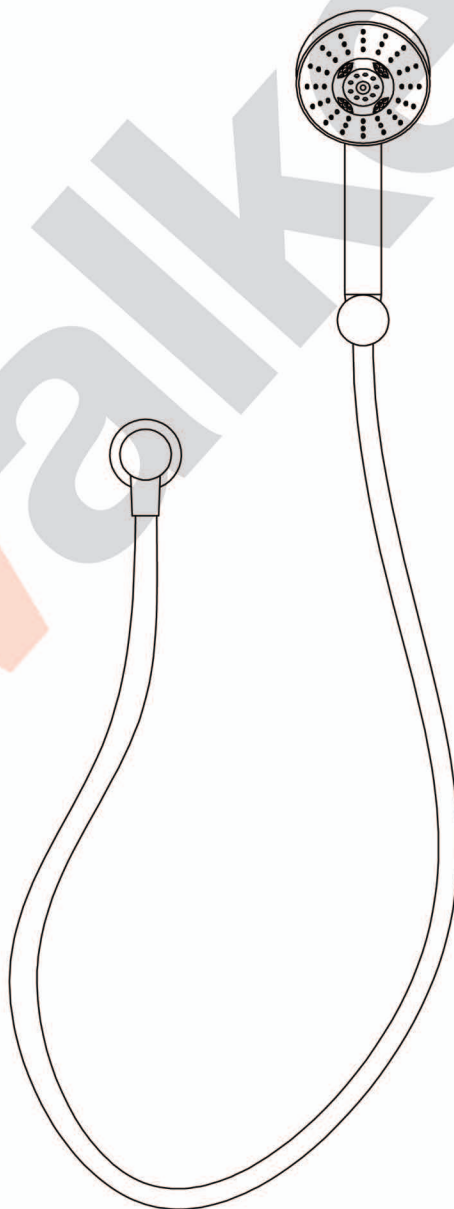

ICON

A69.42.V3 Hand Shower & Hose

aw™

Hose 1.5m

astrawalker™

Uncompromising quality. Conceived, designed and made in Australia.

ARCHITECTURAL BATHWARE