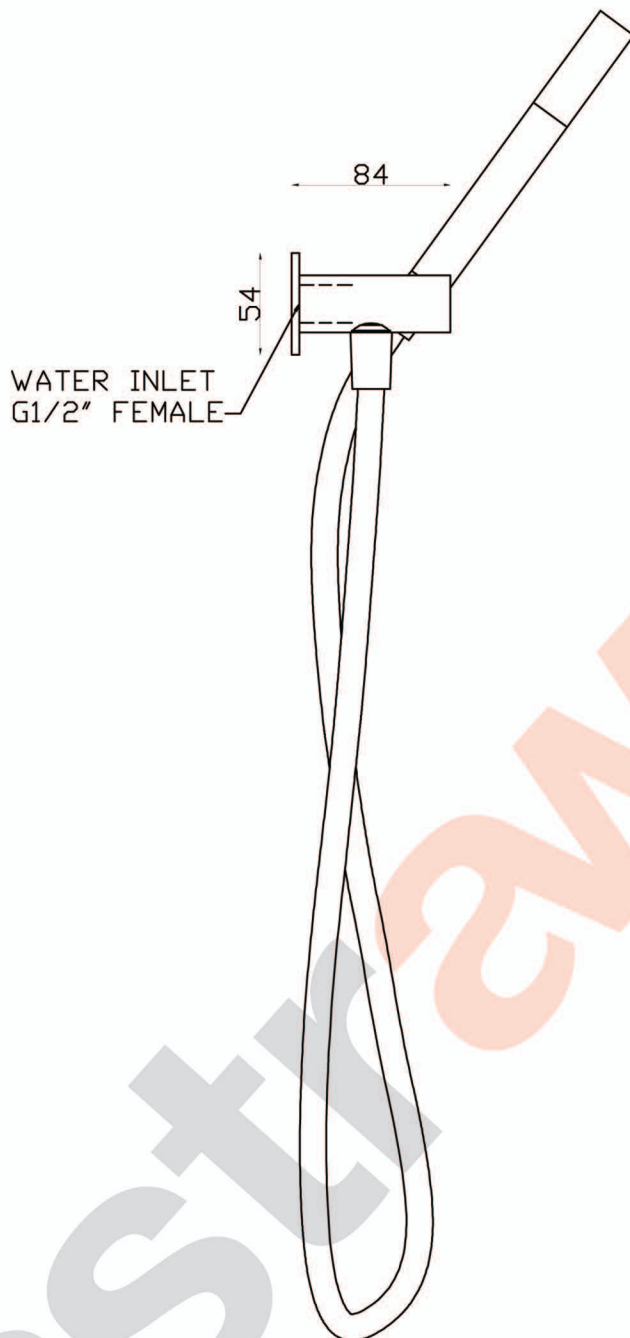

ICON

A69.42.V7 Hand Shower

aw™

HOSE 1.5m

astrawalker™