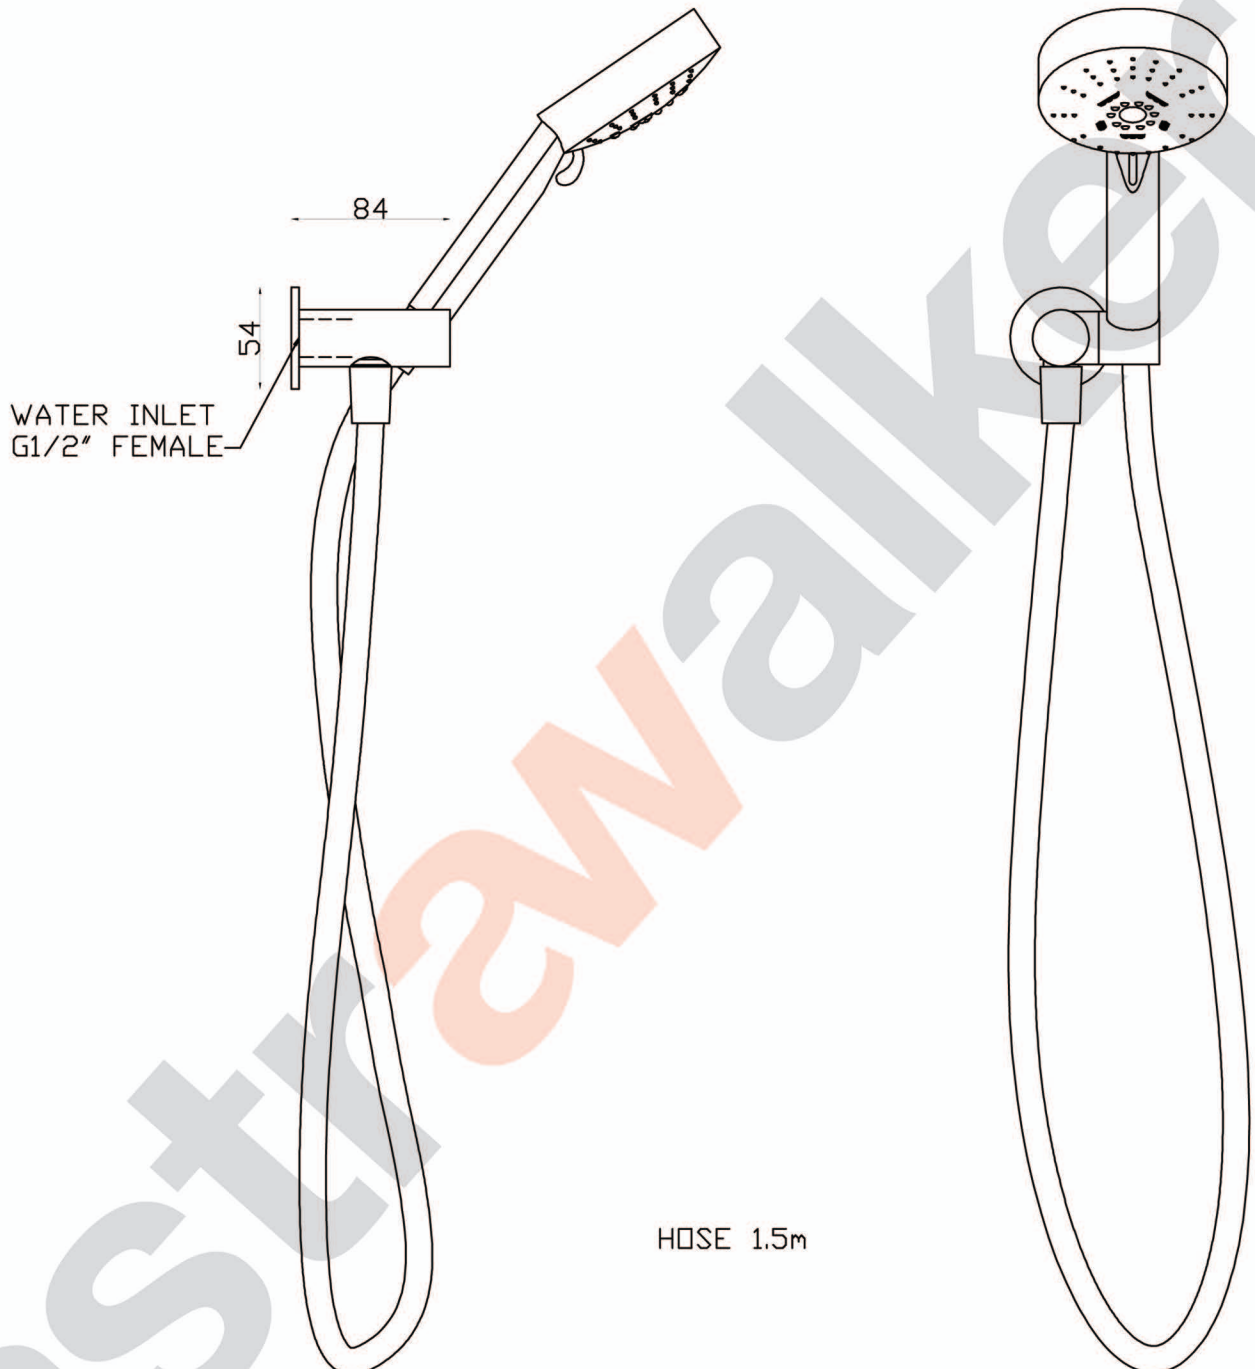

ICON

A69.42.V8 Hand Shower

aw™

astrawalker™