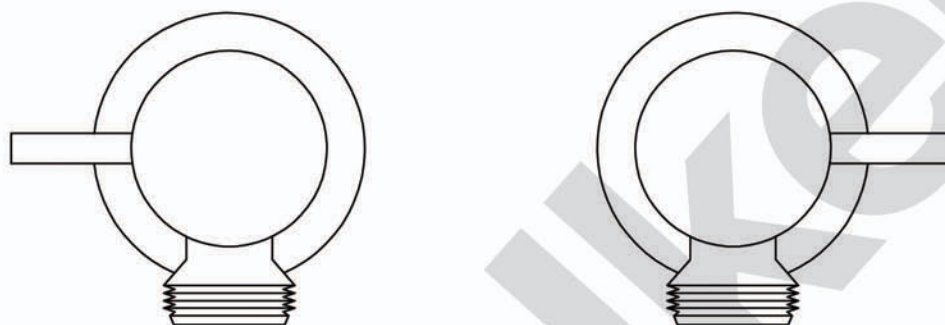

ICON

A69.44 Washing Machine Tap Set

aw™

astrawalker™