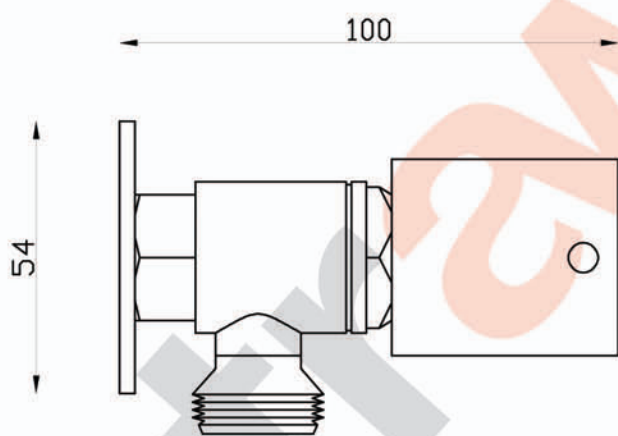

ICON

A69.44 Washing Machine Tap Set

aw™

astrawalker™