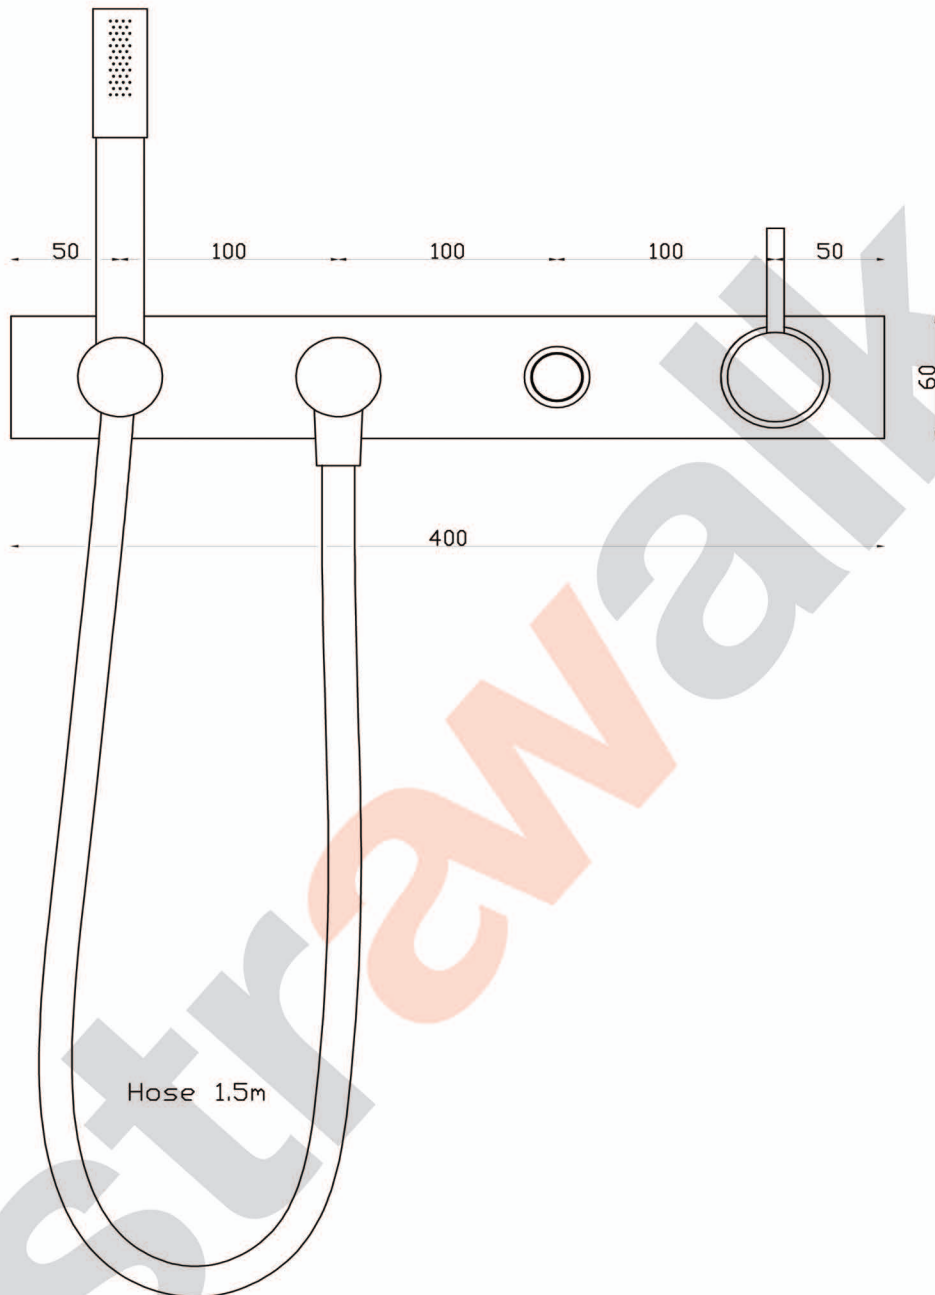

ICON

A69.48.42.V4 Hand Shower & Mixer
Set on Backplate

aw™

astrawalker™