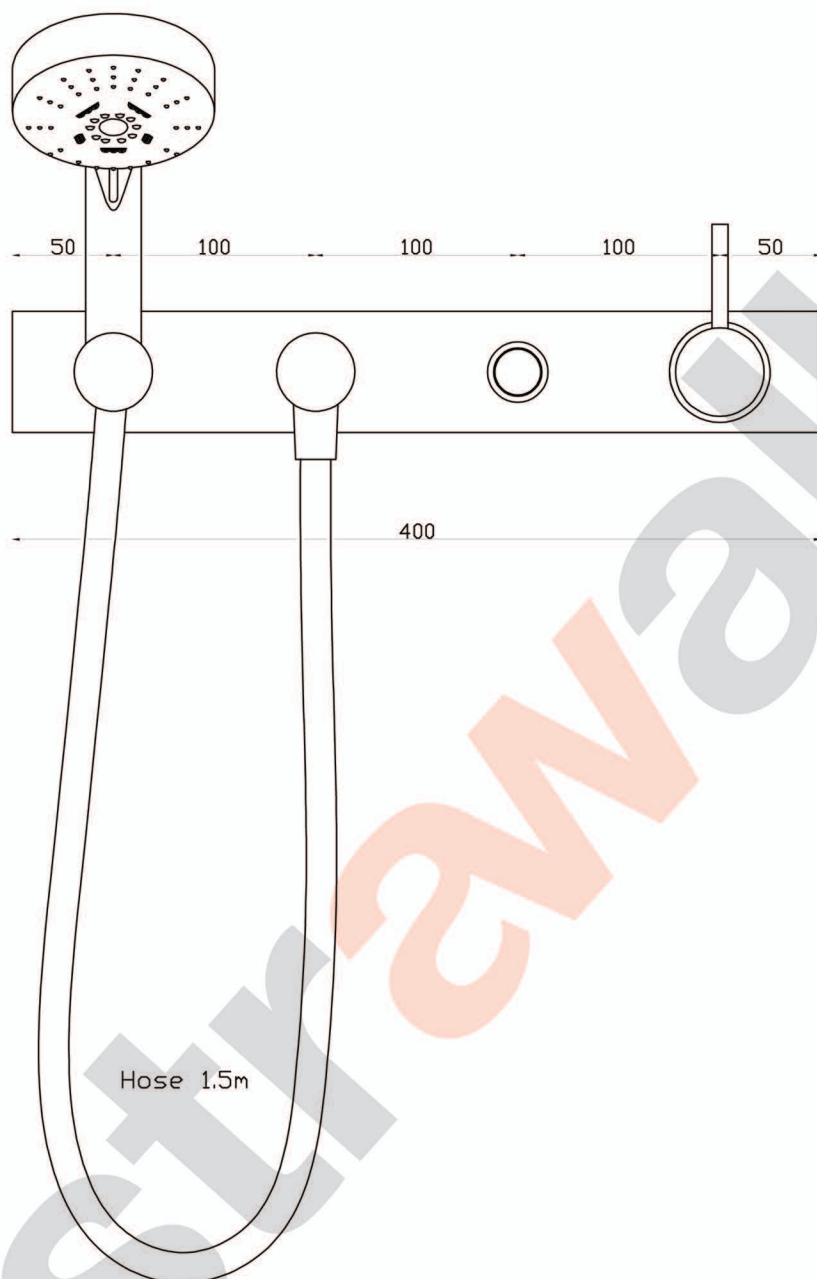

ICON

A69.48.42.V5 Hand Shower & Mixer
Set on Backplate

aw™

astrawalker™