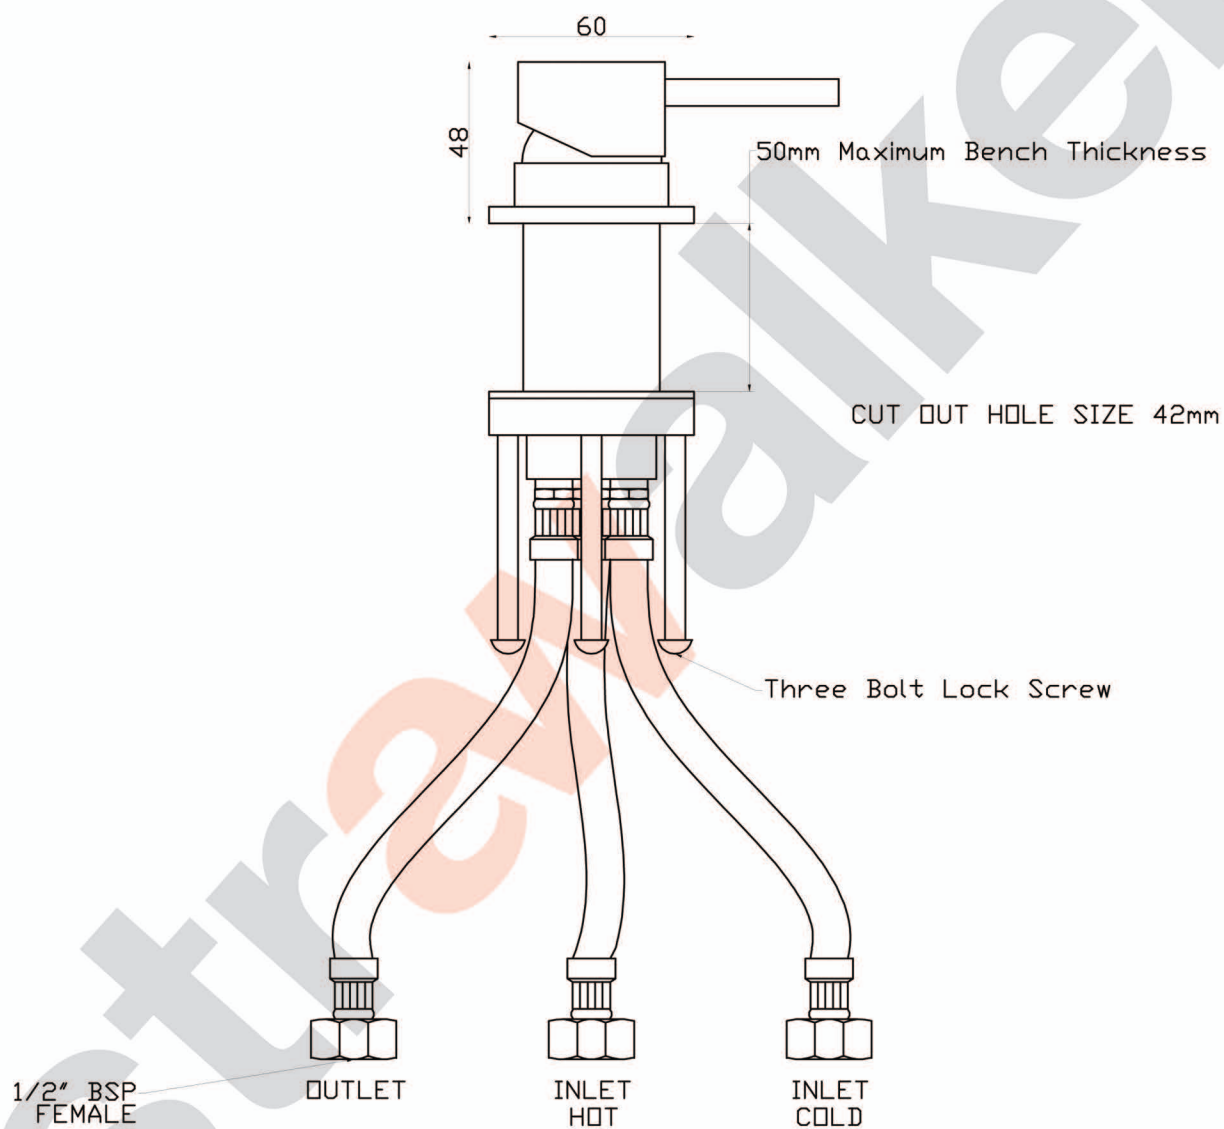

ICON

A69.48.V3 Hob Mixer

aw™

astrawalker™

Uncompromising quality. Conceived, designed and made in Australia.

ARCHITECTURAL BATHWARE