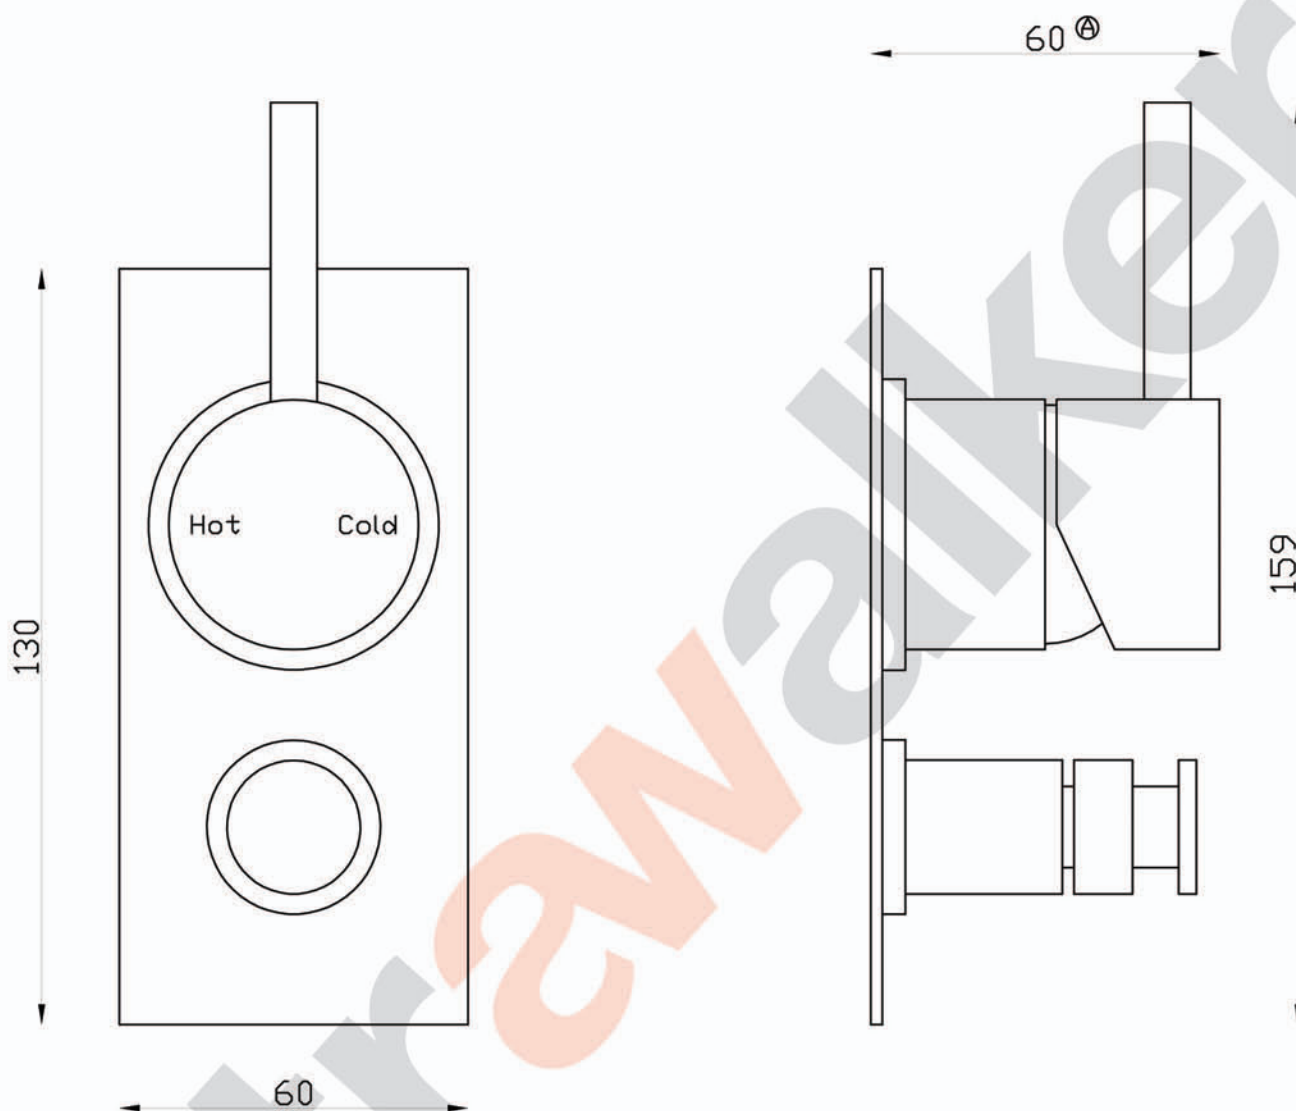

ICON

A69.48.V4 Bath/Shower Divertor Mixer

aw™

Ⓐ Approximate Measurement

astrawalker™

Uncompromising quality. Conceived, designed and made in Australia.

ARCHITECTURAL BATHWARE