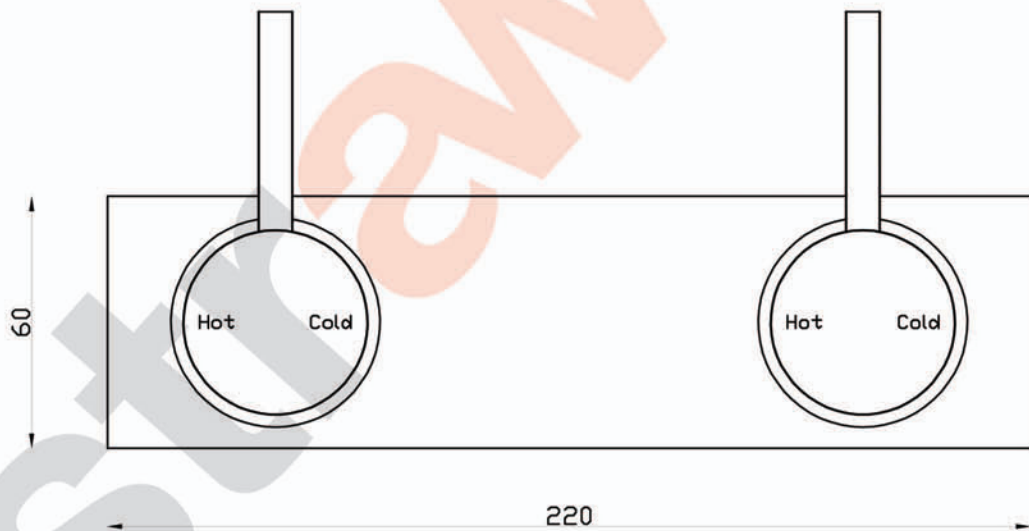

ICON

A69.48.V7 Twin Mixers

aw™

astrawalker™