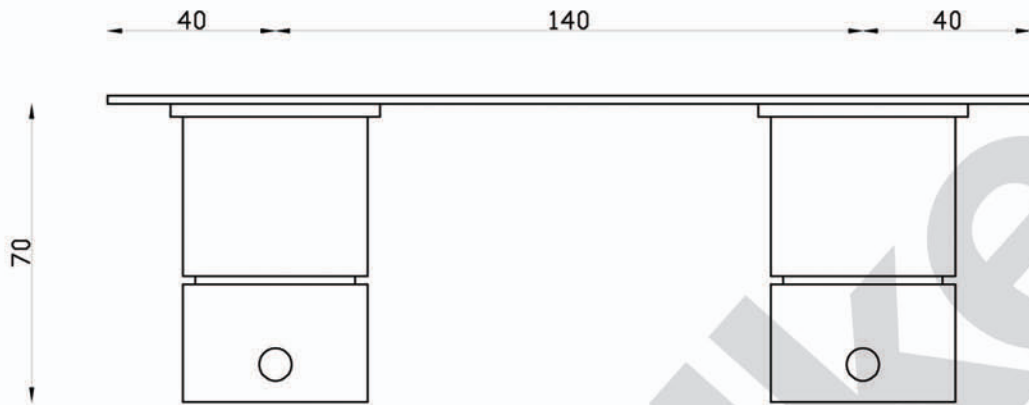

ICON

A69.48.V7 Twin Mixers

aw™

astrawalker™