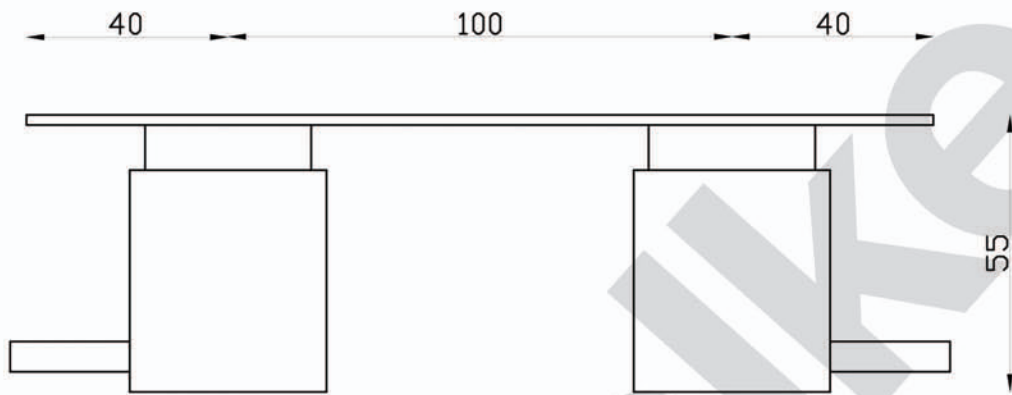

ICON

A69.49.BP Wall Tap Set

astrawalker™

Uncompromising quality. Conceived, designed and made in Australia.

ARCHITECTURAL BATHWARE