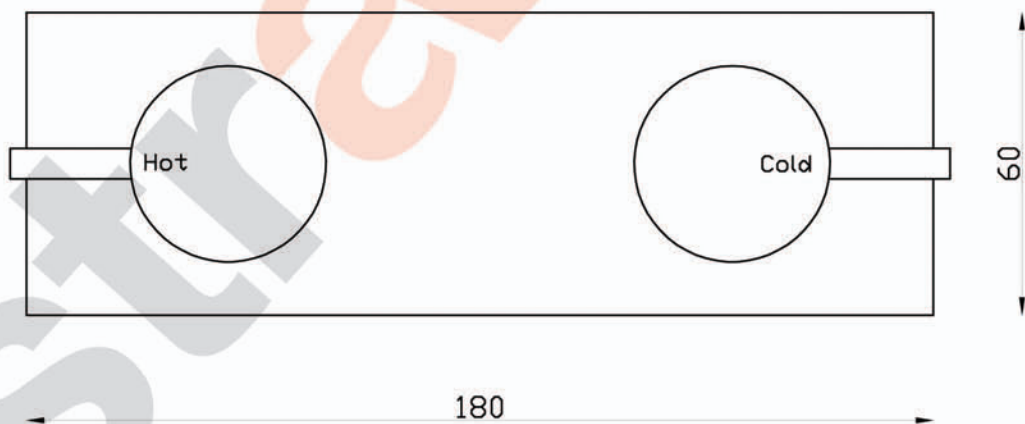

ICON

A69.49.BP Wall Tap Set

astrawalker™

Uncompromising quality. Conceived, designed and made in Australia.

ARCHITECTURAL BATHWARE