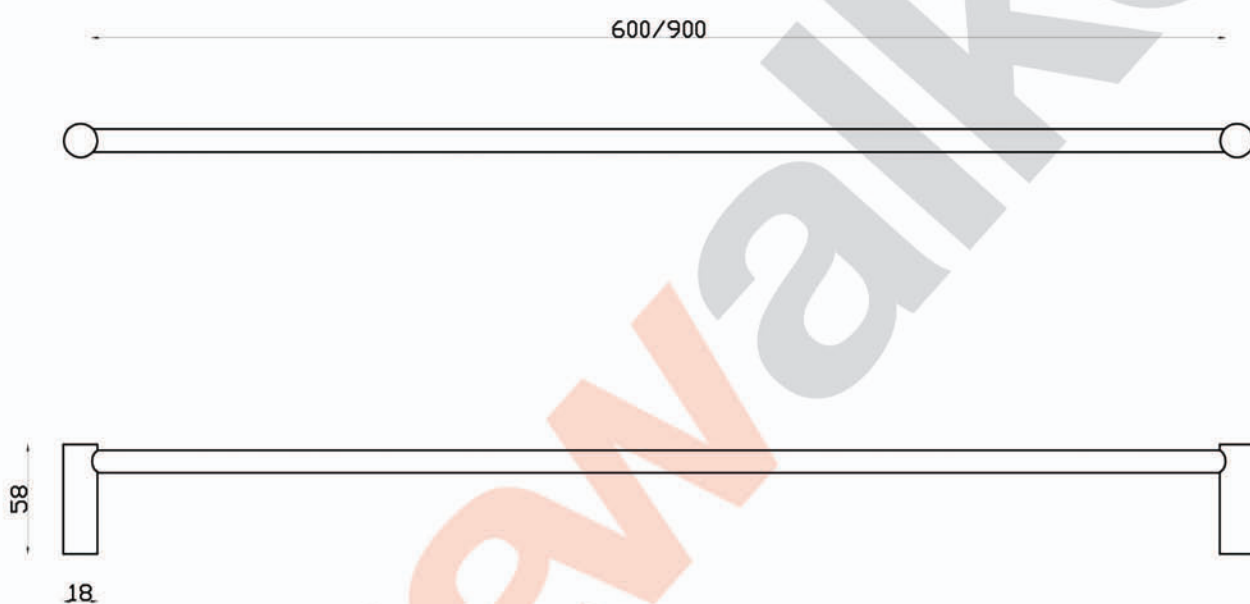

ICON

A69.55 Towel Rail

aw™

astrawalker™

Uncompromising quality. Conceived, designed and made in Australia.

ARCHITECTURAL BATHWARE