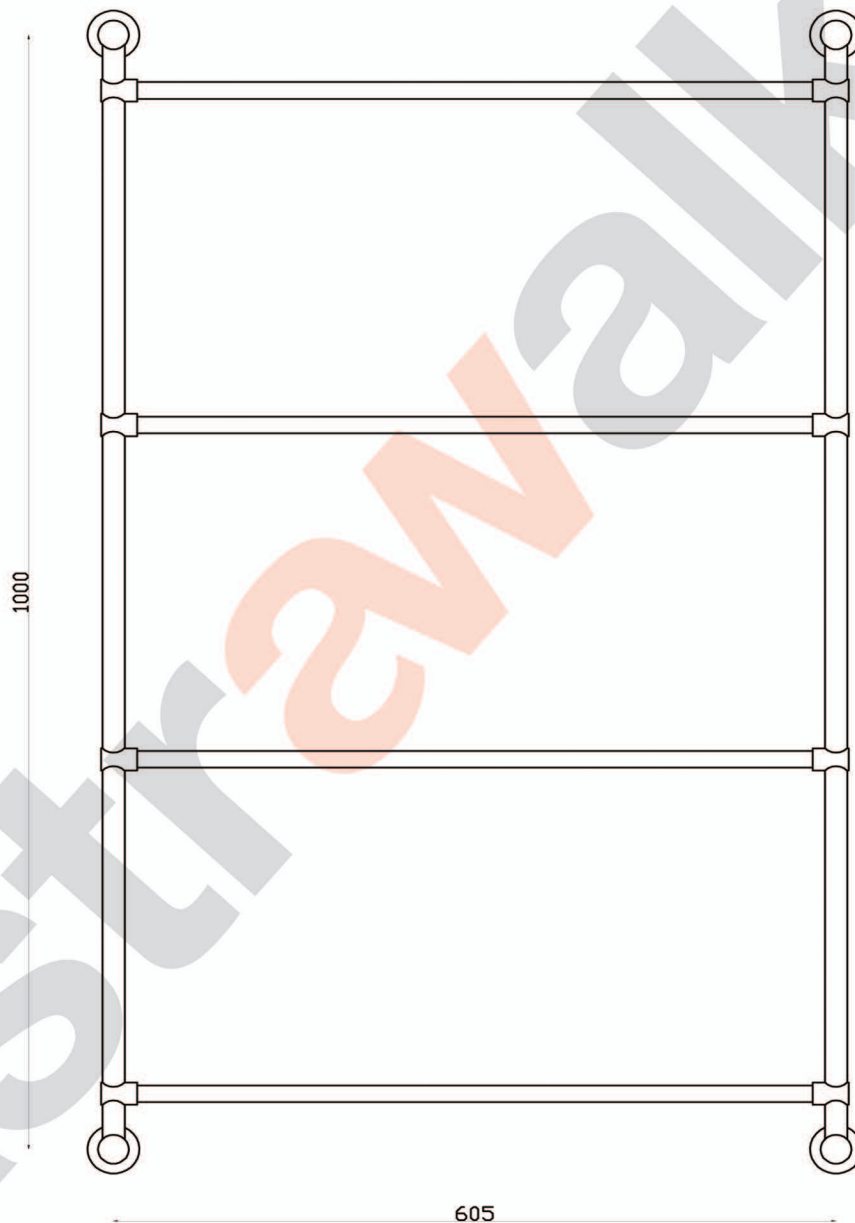

ICON

A69.58 Towel Ladder

aw™

astrawalker™

Uncompromising quality. Conceived, designed and made in Australia.

ARCHITECTURAL BATHWARE