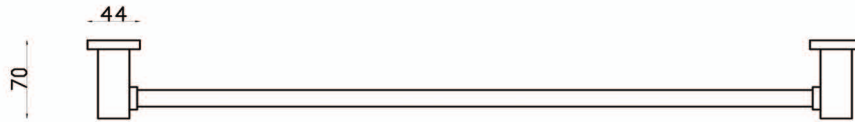

ICON

A69.58 Towel Ladder

aw™

astrawalker™

Uncompromising quality. Conceived, designed and made in Australia.

ARCHITECTURAL BATHWARE