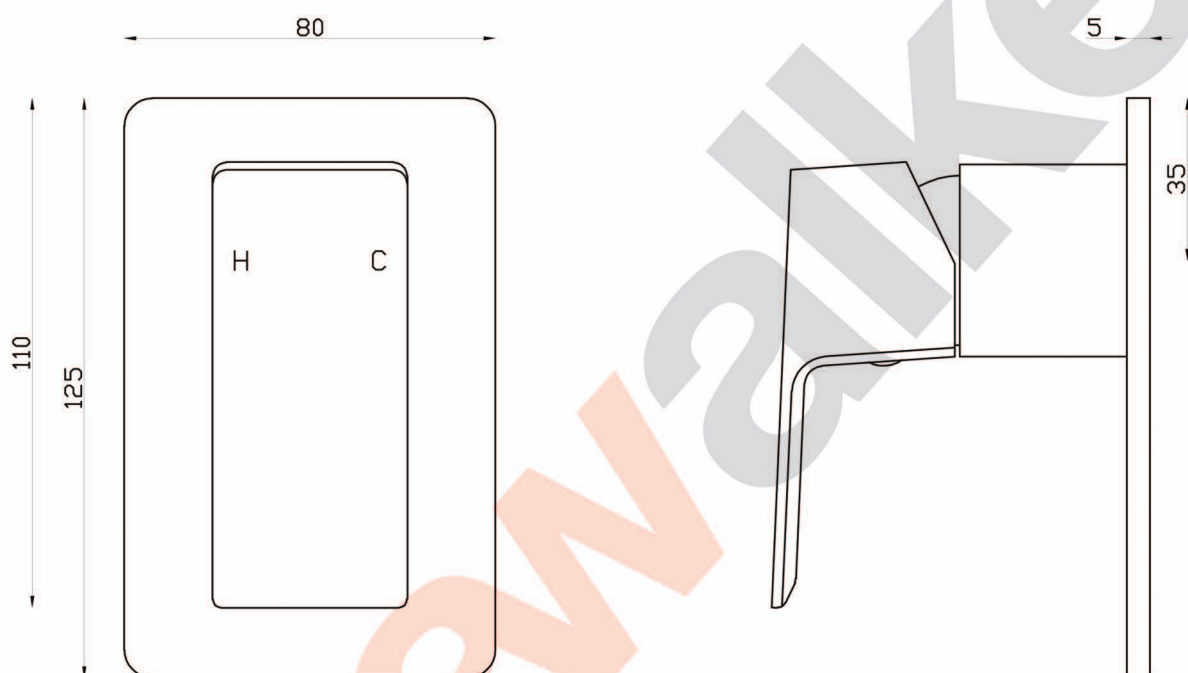

## A74.48 Wall Mixer

aw™

astrawalker™

Uncompromising quality. Conceived, designed and made in Australia.

ARCHITECTURAL BATHWARE