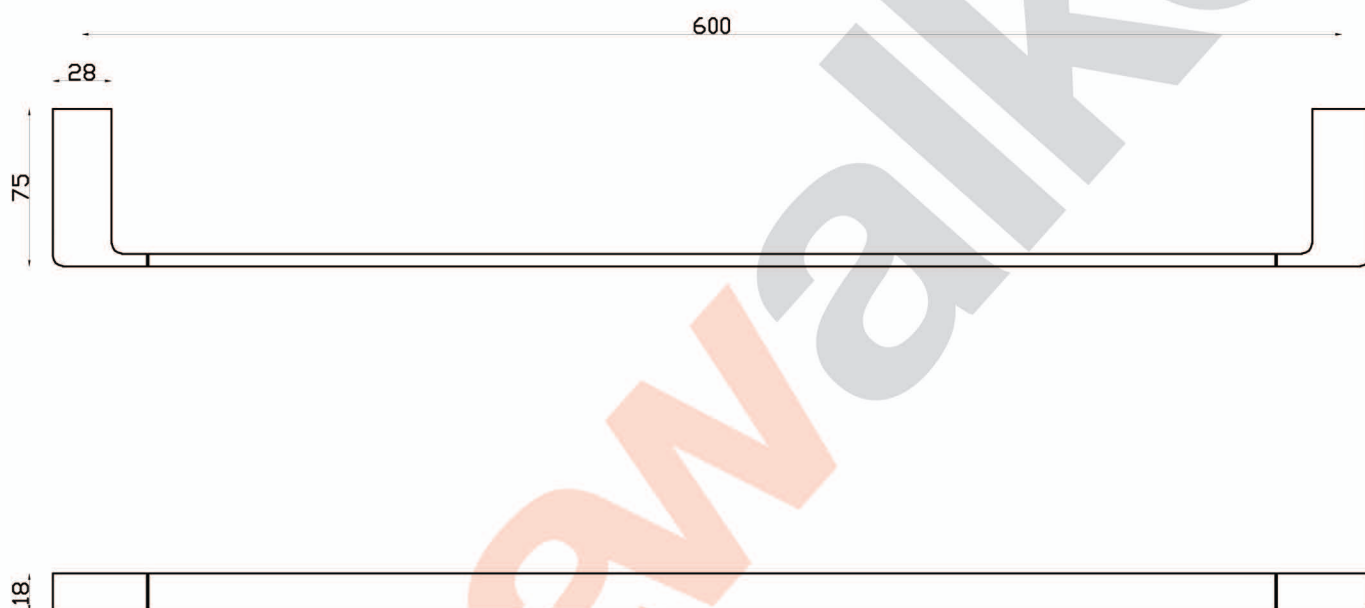

ELK

A77.55.6 Single Towel Rail 600mm

aw™

astrawalker™

astrawalker™