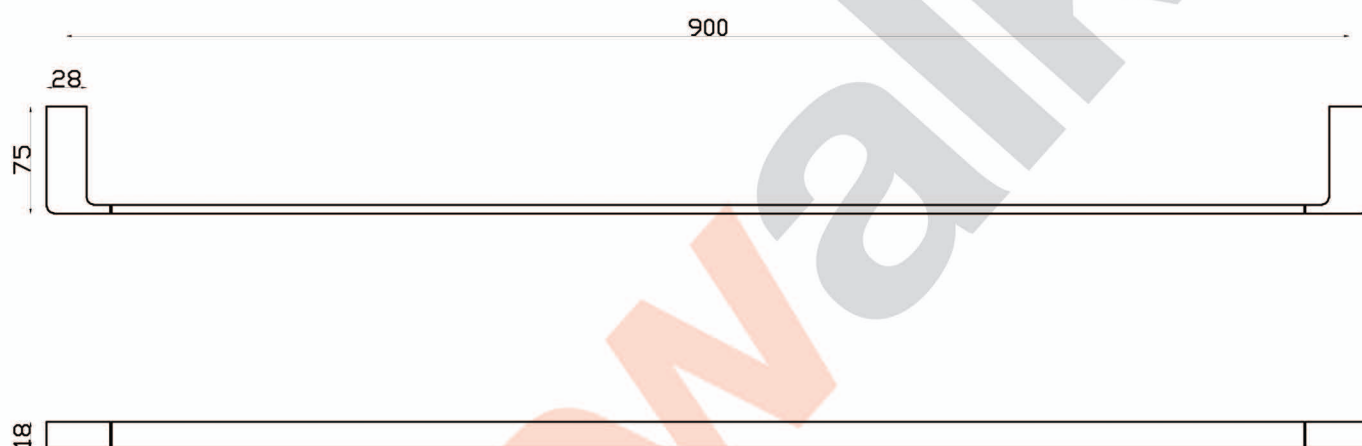

ELK

A77.55.9 Single Towel Rail 900mm

aw™

astrawalker™

Uncompromising quality. Conceived, designed and made in Australia.

ARCHITECTURAL BATHWARE