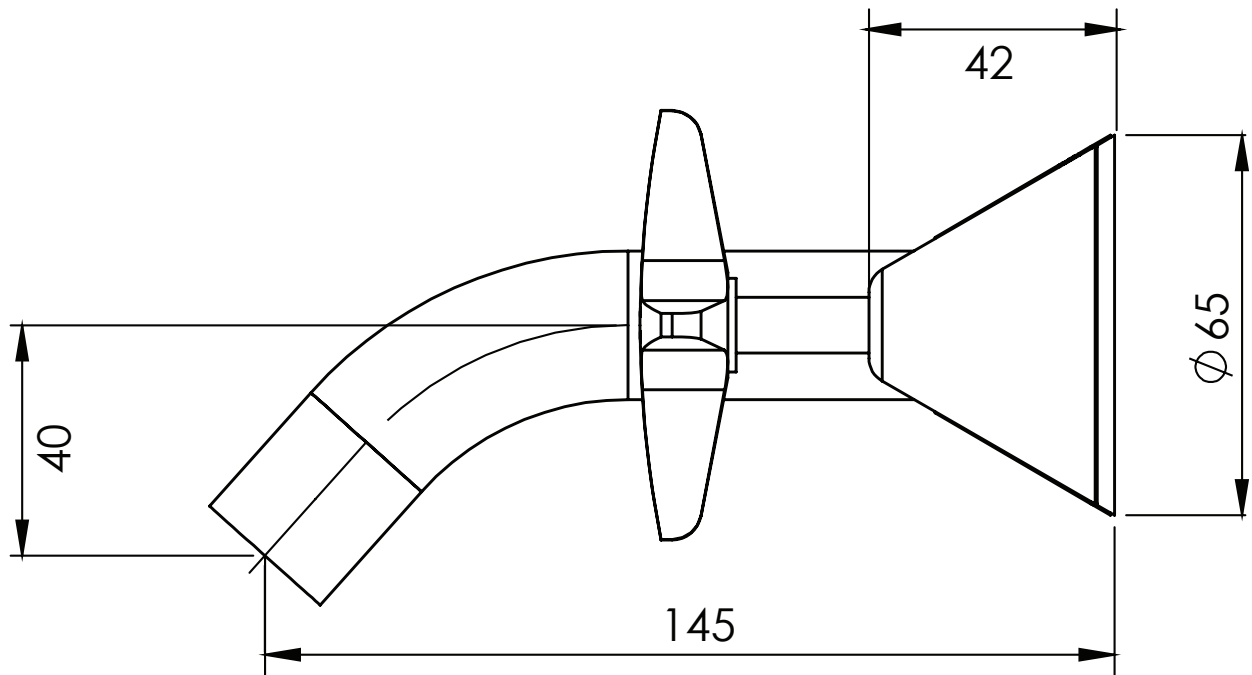

PHOENIX

SPECIFICATIONS

IVY

BATH SET

PRODUCT CODE:	610 CHR
FINISH:	CHROME
WELS:	N/A

INFORMATION:

TEMPERATURE RATING:	MIN 1° - MAX 75°
PRESSURE RATING:	MIN 150 kPa - MAX 500 kPa

AVAILABLE IN:

CHROME

FOR MORE INFORMATION VISIT
www.phoenixtapware.com.au

PLEASE [CLICK HERE TO VIEW FULL WARRANTY](#)

While we aim to ensure the specifications shown are correct at time of printing, Phoenix Tapware reserves the right to make modifications without prior notice. Always use the physical product measurements for mark-ups and roughing-in as the line drawing shown may differ from the actual product over time. All measurements are shown in millimetres.