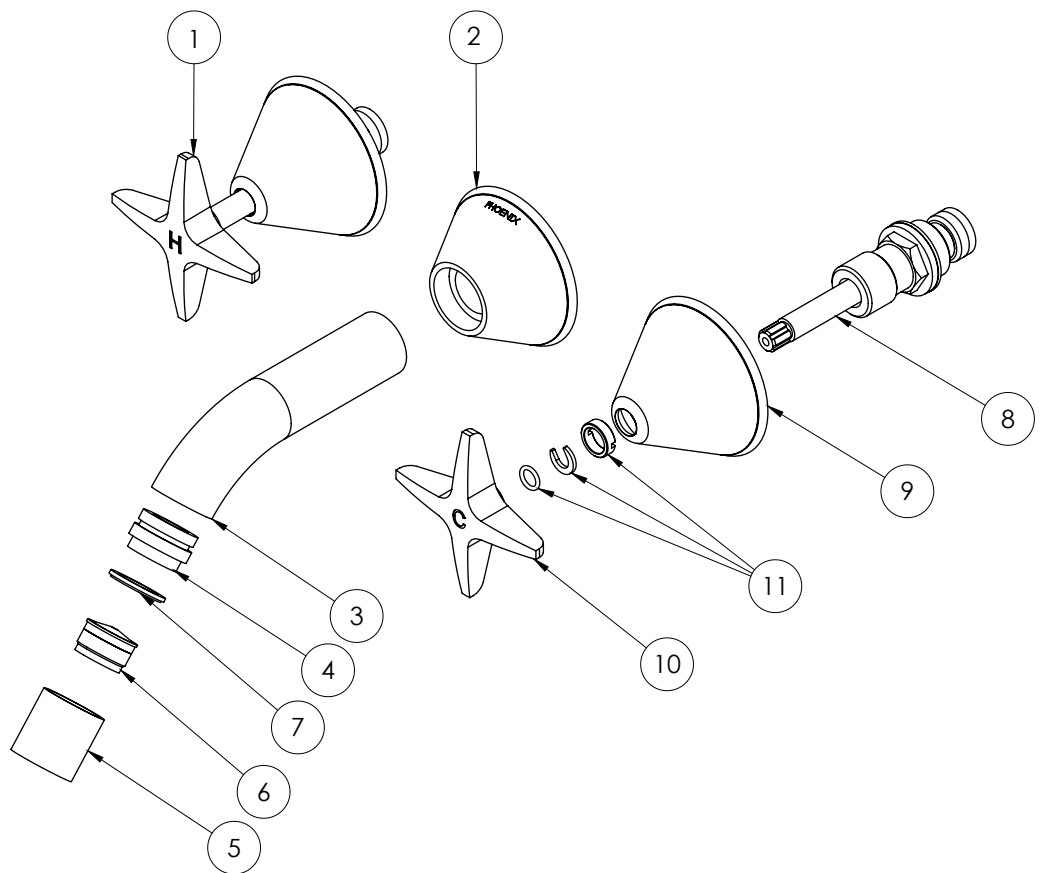

610 CHR

FINISH:

CHROME

WELS:

N/A

PARTS LIST

1. WALL TOP TAP
2. WALL FLANGE
3. 150MM WALL SPOUT BEND
4. WALL SPOUT ADAPTOR
5. SPOUT RETAINER
6. FREE FLOW AERATOR
7. AERATOR GASKET
8. SPLINE
9. TAP FLANGE
10. HANDLE
11. ANTI-VANDAL HANDLE KIT

PACKAGING INCLUDES

- 1 x Wall outlet
- 2 x Tap assemblies
- 1 x Anti-vandal spanner
- 1 x Installation instructions
- 1 x Warranty card

PLEASE [CLICK HERE](#) TO VIEW FULL WARRANTY

While we aim to ensure the specifications shown are correct at time of printing, Phoenix Tapware reserves the right to make modifications without prior notice. Always use the physical product measurements for mark-ups and roughing-in as the line drawing shown may differ from the actual product over time. All measurements are shown in millimetres.