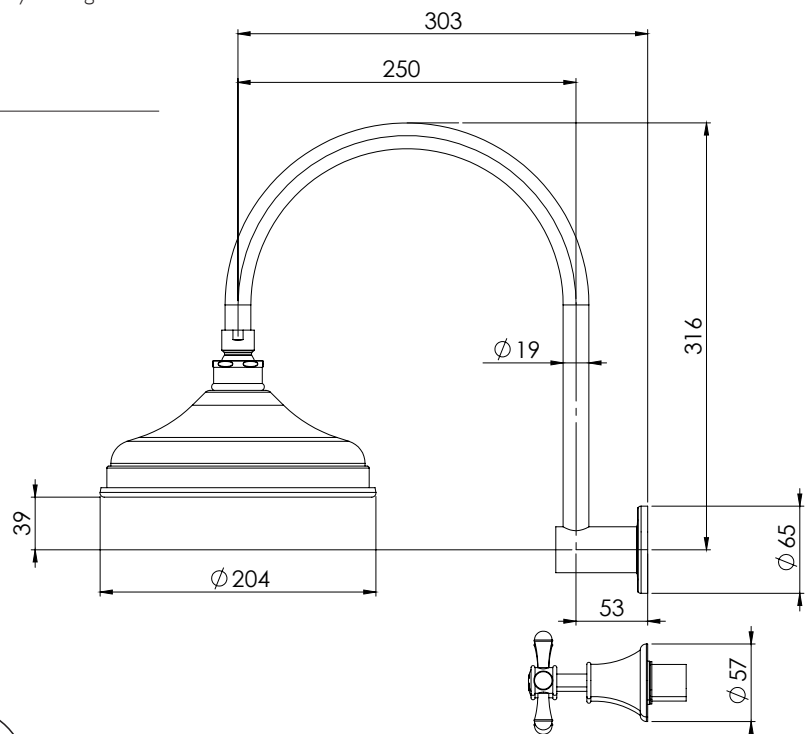

PHOENIX

SPECIFICATIONS

NOSTALGIA

SHOWER SET

PRODUCT CODE: NS121 CHR
 FINISH: CHROME
 WELS: 3 STAR - 8.0 LT/MIN

INFORMATION:

TEMPERATURE RATING: MIN 1° - MAX 75°
 PRESSURE RATING: MIN 150 kPa - MAX 500 kPa

AVAILABLE IN:

PACKAGING INCLUDES

- 1 x Shower arm
- 1 x Shower rose
- 1 x Hot tap
- 1 x Cold tap
- 1 x Installation kit
- 1 x Installation instructions
- 1 x Warranty card

PLEASE [CLICK HERE TO VIEW FULL WARRANTY](#)

While we aim to ensure the specifications shown are correct at time of printing, Phoenix Tapware reserves the right to make modifications without prior notice. Always use the physical product measurements for mark-ups and roughing-in as the line drawing shown may differ from the actual product over time. All measurements are shown in millimetres.