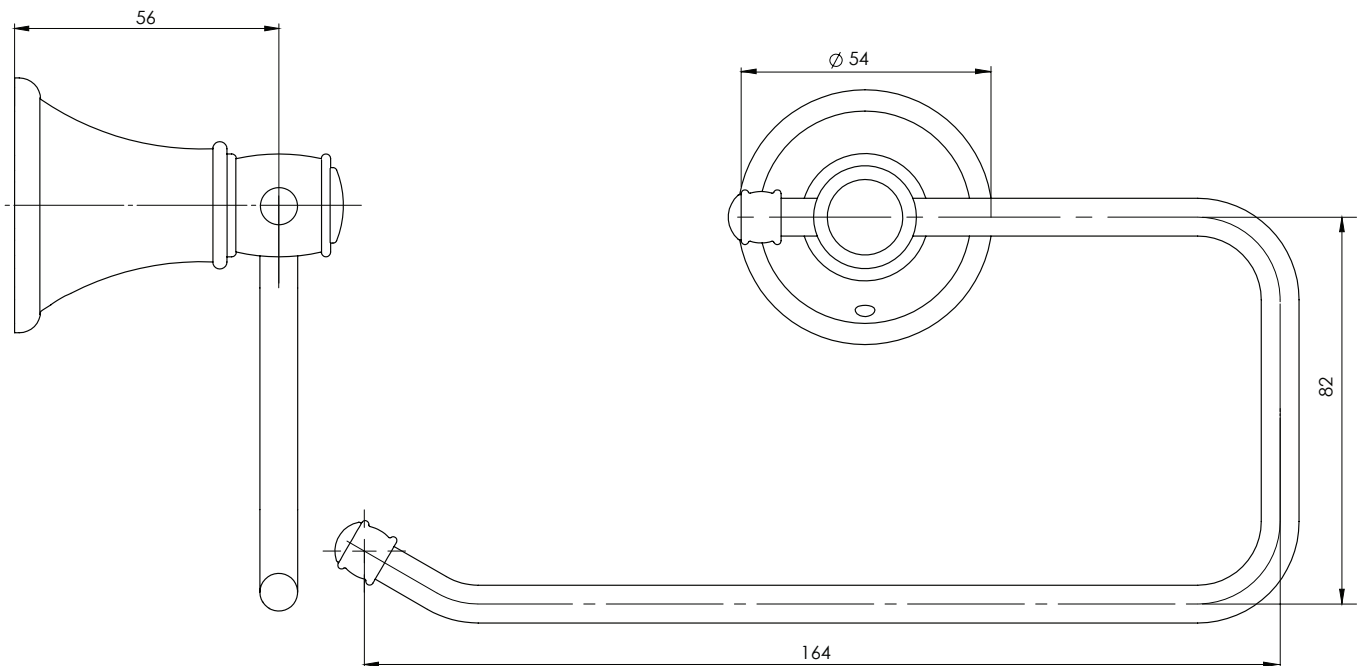

PACKAGING INCLUDES

- 1 x Hand towel holder
- 1 x Installation kit
- 1 x Installation instructions
- 1 x Warranty card

AVAILABLE IN:

CHROME ANTIQUE BLACK

FOR MORE INFORMATION VISIT
www.phoenixtapware.com.au

PLEASE [CLICK HERE](#) TO VIEW FULL WARRANTY

While we aim to ensure the specifications shown are correct at time of printing, Phoenix Tapware reserves the right to make modifications without prior notice. Always use the physical product measurements for mark-ups and roughing-in as the line drawing shown may differ from the actual product over time. All measurements are shown in millimetres.