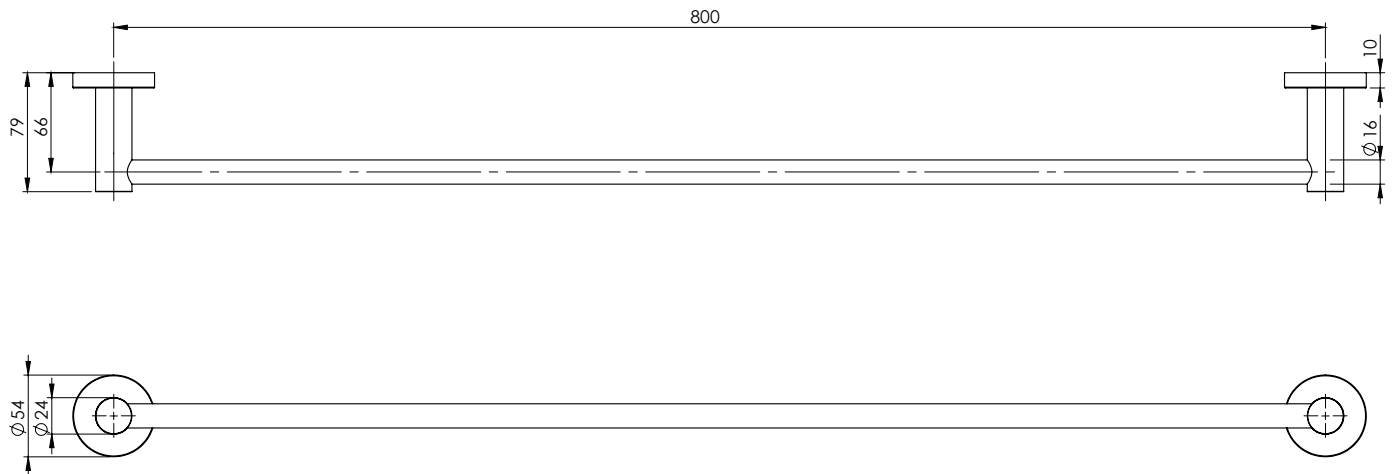

### SINGLE TOWEL RAIL 800MM ROUND PLATE

PRODUCT CODE: RA803 CHR  
 FINISH: CHROME  
 WELS: N/A

#### PACKAGING INCLUDES

- 1 x Single towel rail 800mm round plate
- 1 x Installation kit
- 1 x Installation instructions
- 1 x Warranty card

AVAILABLE IN:

FOR MORE INFORMATION VISIT  
[www.phoenixtapware.com.au](http://www.phoenixtapware.com.au)

While we aim to ensure the specifications shown are correct at time of printing, Phoenix Tapware reserves the right to make modifications without prior notice. Always use the physical product measurements for mark-ups and roughing-in as the line drawing shown may differ from the actual product over time. All measurements are shown in millimetres.