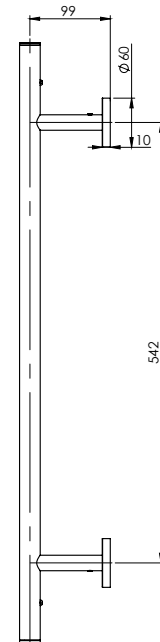

PHOENIX

SPECIFICATIONS

RADII

TOWEL LADDER 550 X 740MM ROUND PLATE

PRODUCT CODE:	RA870 CHR
FINISH:	CHROME
WELS:	N/A

AVAILABLE IN:

MAINTENANCE AND CARE:

- All surfaces should be cleaned with mild liquid detergent or soap and water.
- Do not use cream cleaners or citrus based cleaning products, as they are abrasive.
- Use of unsuitable cleaning agents may damage the surface. Any damage caused in this way will not be covered by warranty.

FOR MORE INFORMATION VISIT
www.phoenixtapware.com.au

PACKAGING INCLUDES

- 1 x Towel ladder 550 x740mm round plate
- 1 x Installation kit
- 1 x Installation instructions
- 1 x Warranty card

PLEASE [CLICK HERE](#) TO VIEW FULL WARRANTY

While we aim to ensure the specifications shown are correct at time of printing, Phoenix Tapware reserves the right to make modifications without prior notice. Always use the physical product measurements for mark-ups and roughing-in as the line drawing shown may differ from the actual product over time. All measurements are shown in millimetres.