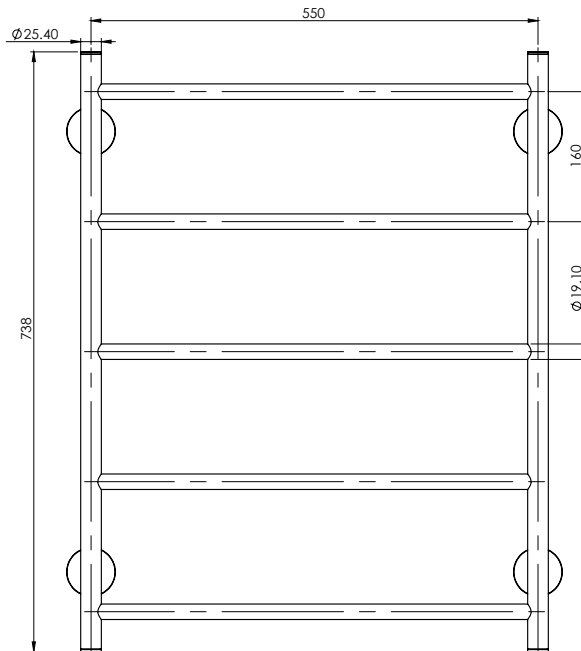

PHOENIX

SPECIFICATIONS

RADII

TOWEL LADDER 550 X 740MM ROUND PLATE

PRODUCT CODE:	RA870 CHR
FINISH:	CHROME
WELS:	N/A

AVAILABLE IN:

MAINTENANCE AND CARE:

- All surfaces should be cleaned with mild liquid detergent or soap and water.
- Do not use cream cleaners or citrus based cleaning products, as they are abrasive.
- Use of unsuitable cleaning agents may damage the surface. Any damage caused in this way will not be covered by warranty.

FOR MORE INFORMATION VISIT
www.phoenixtapware.com.au

PACKAGING INCLUDES

- 1 x Towel ladder 550 x740mm round plate
- 1 x Installation kit
- 1 x Installation instructions
- 1 x Warranty card

PLEASE [CLICK HERE](#) TO VIEW FULL WARRANTY

While we aim to ensure the specifications shown are correct at time of printing, Phoenix Tapware reserves the right to make modifications without prior notice. Always use the physical product measurements for mark-ups and roughing-in as the line drawing shown may differ from the actual product over time. All measurements are shown in millimetres.