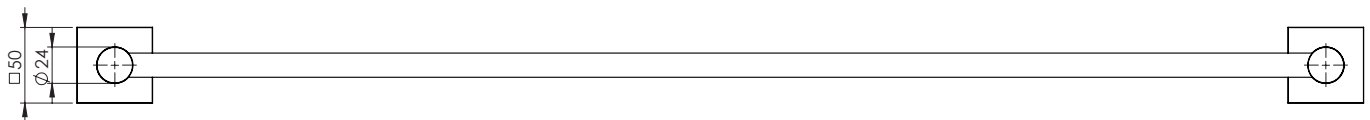

PHOENIX

RADII

SINGLE TOWEL RAIL 800MM SQUARE PLATE

PRODUCT CODE: RS803 CHR
 FINISH: CHROME
 WELS: N/A

MAINTENANCE AND CARE:

- All surfaces should be cleaned with mild liquid detergent or soap and water.
- Do not use cream cleaners or citrus based cleaning products, as they are abrasive.
- Use of unsuitable cleaning agents may damage the surface. Any damage caused in this way will not be covered by warranty.

PACKAGING INCLUDES

- 1 x Single towel rail 800mm square plate
- 1 x Installation kit
- 1 x Installation instructions
- 1 x Warranty card

AVAILABLE IN:

FOR MORE INFORMATION VISIT
www.phoenixtapware.com.au

While we aim to ensure the specifications shown are correct at time of printing, Phoenix Tapware reserves the right to make modifications without prior notice. Always use the physical product measurements for mark-ups and roughing-in as the line drawing shown may differ from the actual product over time. All measurements are shown in millimetres.