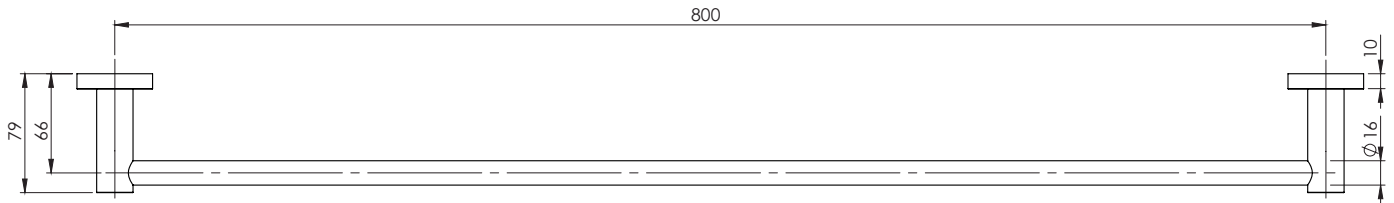

PHOENIX

RADII

SINGLE TOWEL RAIL 800MM SQUARE PLATE

PRODUCT CODE: RS803 CHR
 FINISH: CHROME
 WELS: N/A

MAINTENANCE AND CARE:

- All surfaces should be cleaned with mild liquid detergent or soap and water.
- Do not use cream cleaners or citrus based cleaning products, as they are abrasive.
- Use of unsuitable cleaning agents may damage the surface. Any damage caused in this way will not be covered by warranty.

PACKAGING INCLUDES

- 1 x Single towel rail 800mm square plate
- 1 x Installation kit
- 1 x Installation instructions
- 1 x Warranty card

AVAILABLE IN:

FOR MORE INFORMATION VISIT
www.phoenixtapware.com.au

While we aim to ensure the specifications shown are correct at time of printing, Phoenix Tapware reserves the right to make modifications without prior notice. Always use the physical product measurements for mark-ups and roughing-in as the line drawing shown may differ from the actual product over time. All measurements are shown in millimetres.